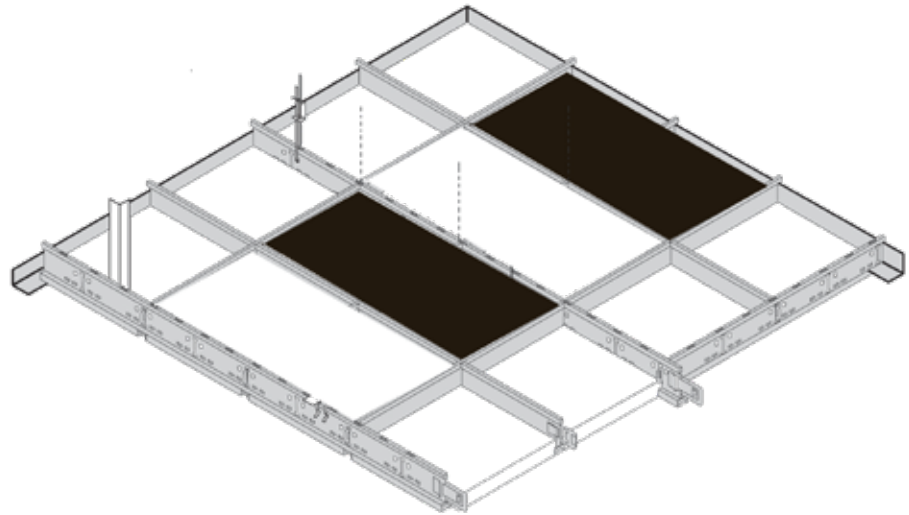

6

TEE GRID OPTIONS

Tactio tile is easy to install in exposed grid systems.

DETAILS

7

WATERCOLOR PALETTE

Ideal to soften a neutral space.

WHITE