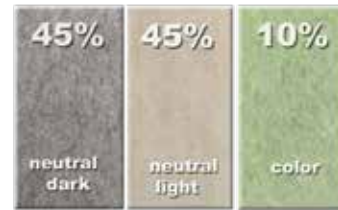

DETAILS

1

TYPICAL ROOM FLOOR PLAN

Enriched design composition as the tiles are color balanced through installation.

2

RECOMMENDED BALANCE

3

PERSPECTIVE

Tactio texture brings warmth and flexibility to the space.

4

TILE PLAN VIEW

Tactio tiles provide excellent acoustical absorption and durability.

DETAILS

5

ISOMETRIC

Enriched design composition as the tiles are color balanced through installation.