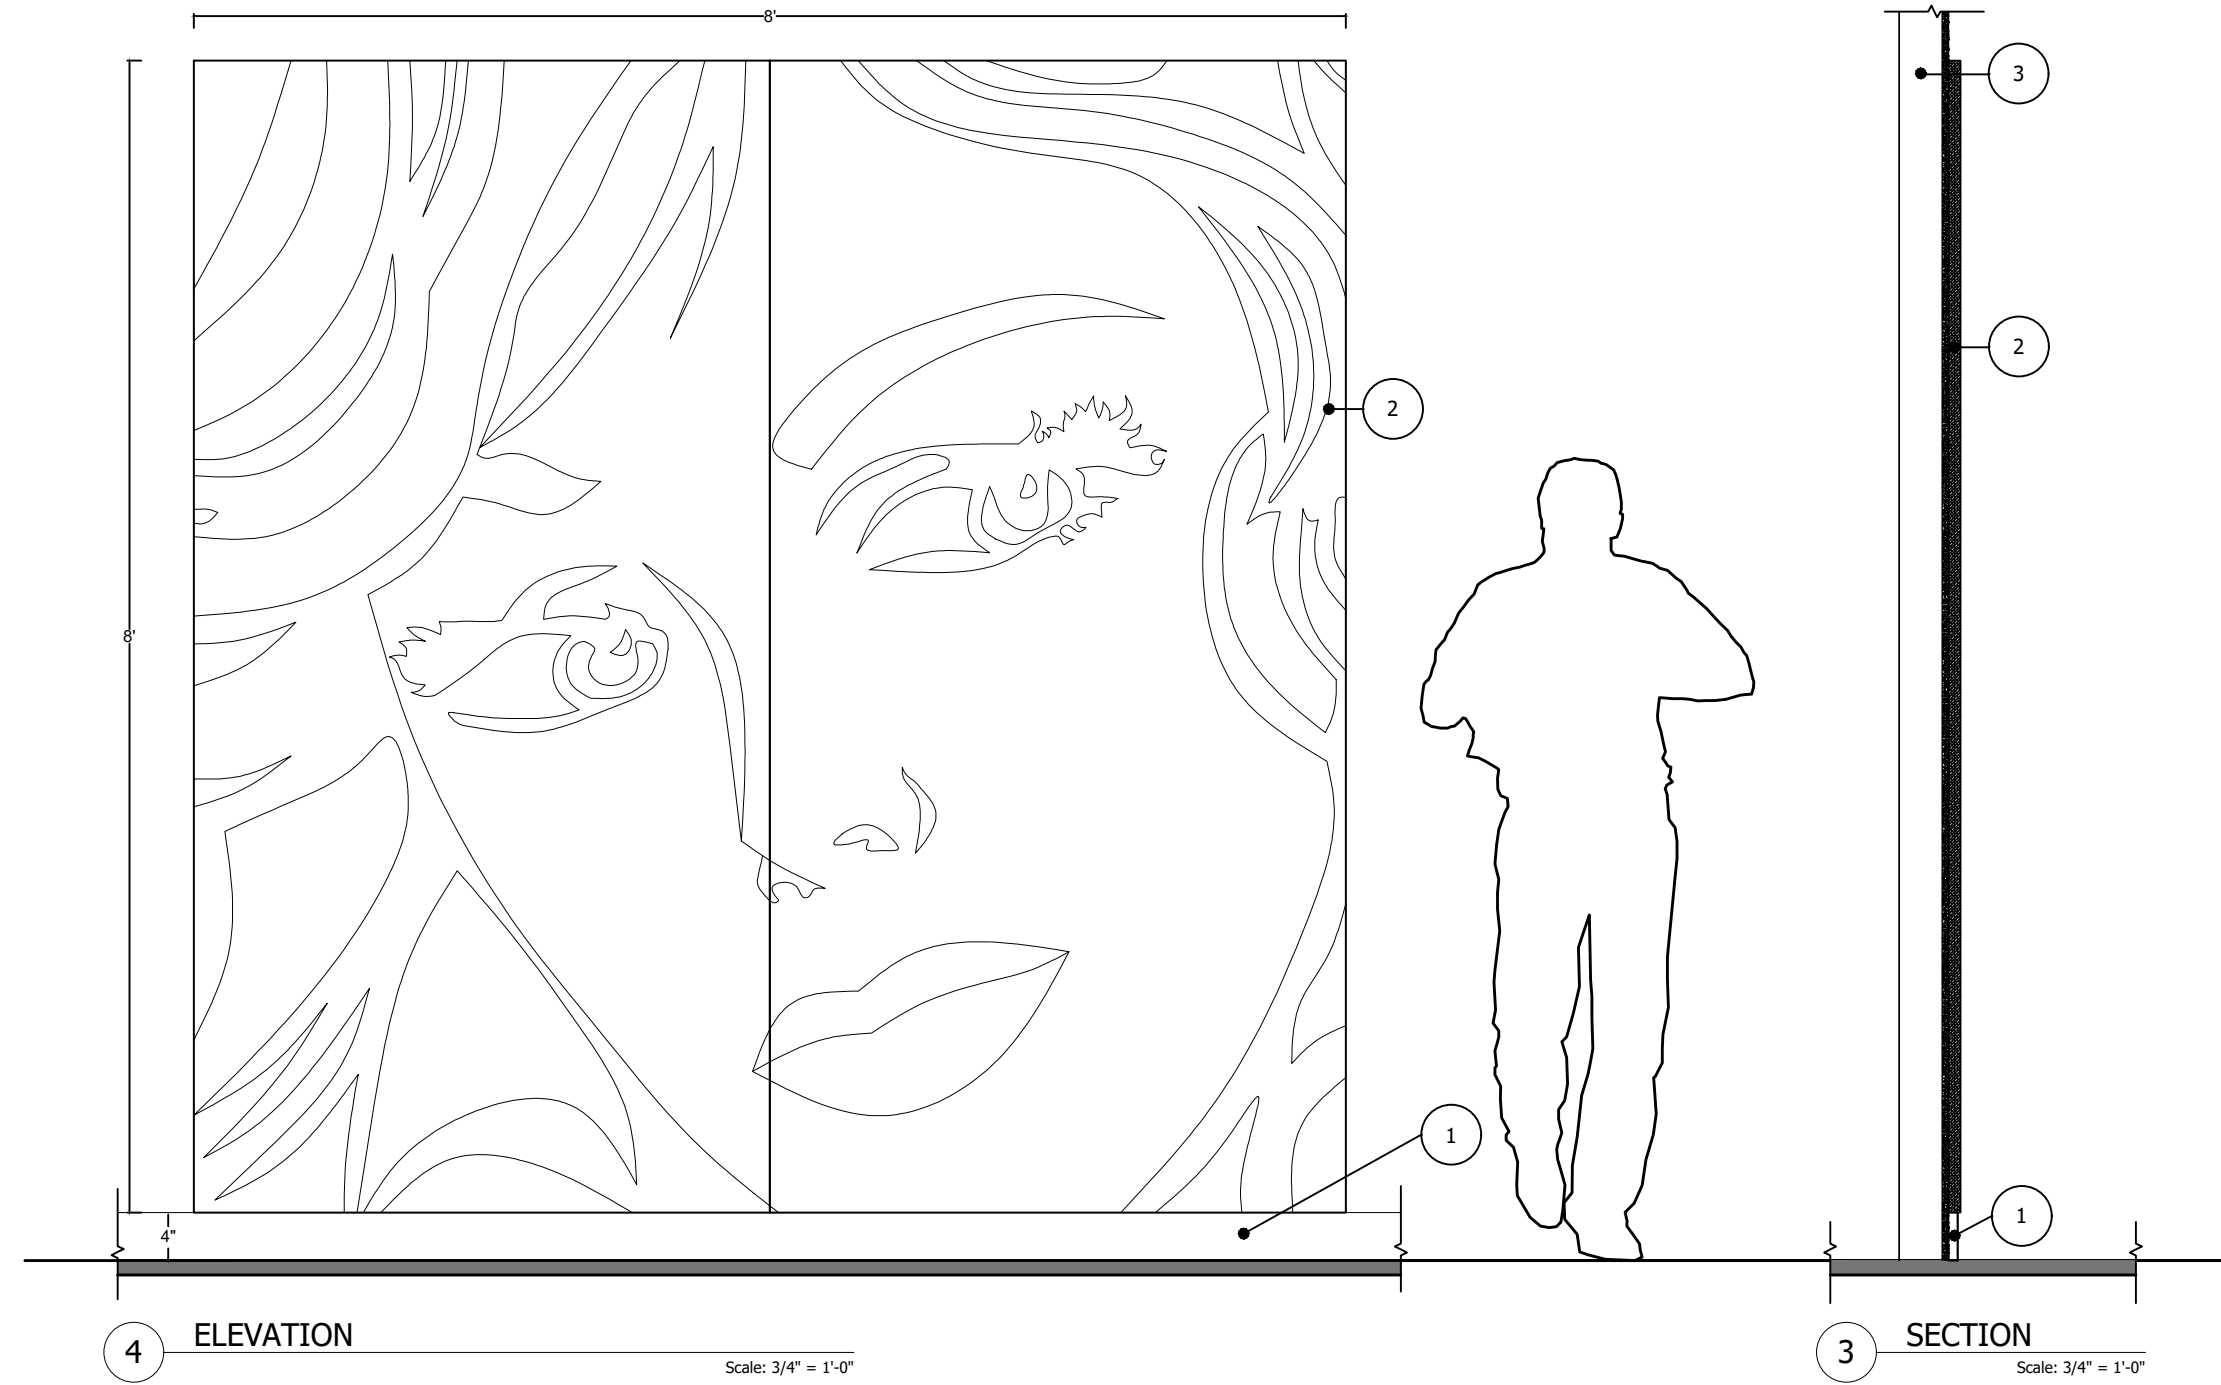

KEY

- 1 BASEBOARD BY OTHERS
- 2 POSHFELT® PANEL
- 3 EXISTING WALL ASSEMBLY

PROJECT POSHFELT® SKETCH
 ADDRESS:
 COMM. #:
 DATE: 24.10.18
 REVISED:
 DRAWN: MK CHECKED: PC

ID#PFCSKT4323
 CSI PANEL LAYOUT
 SCALE: SCALED FOR 11x17
 NOTE: