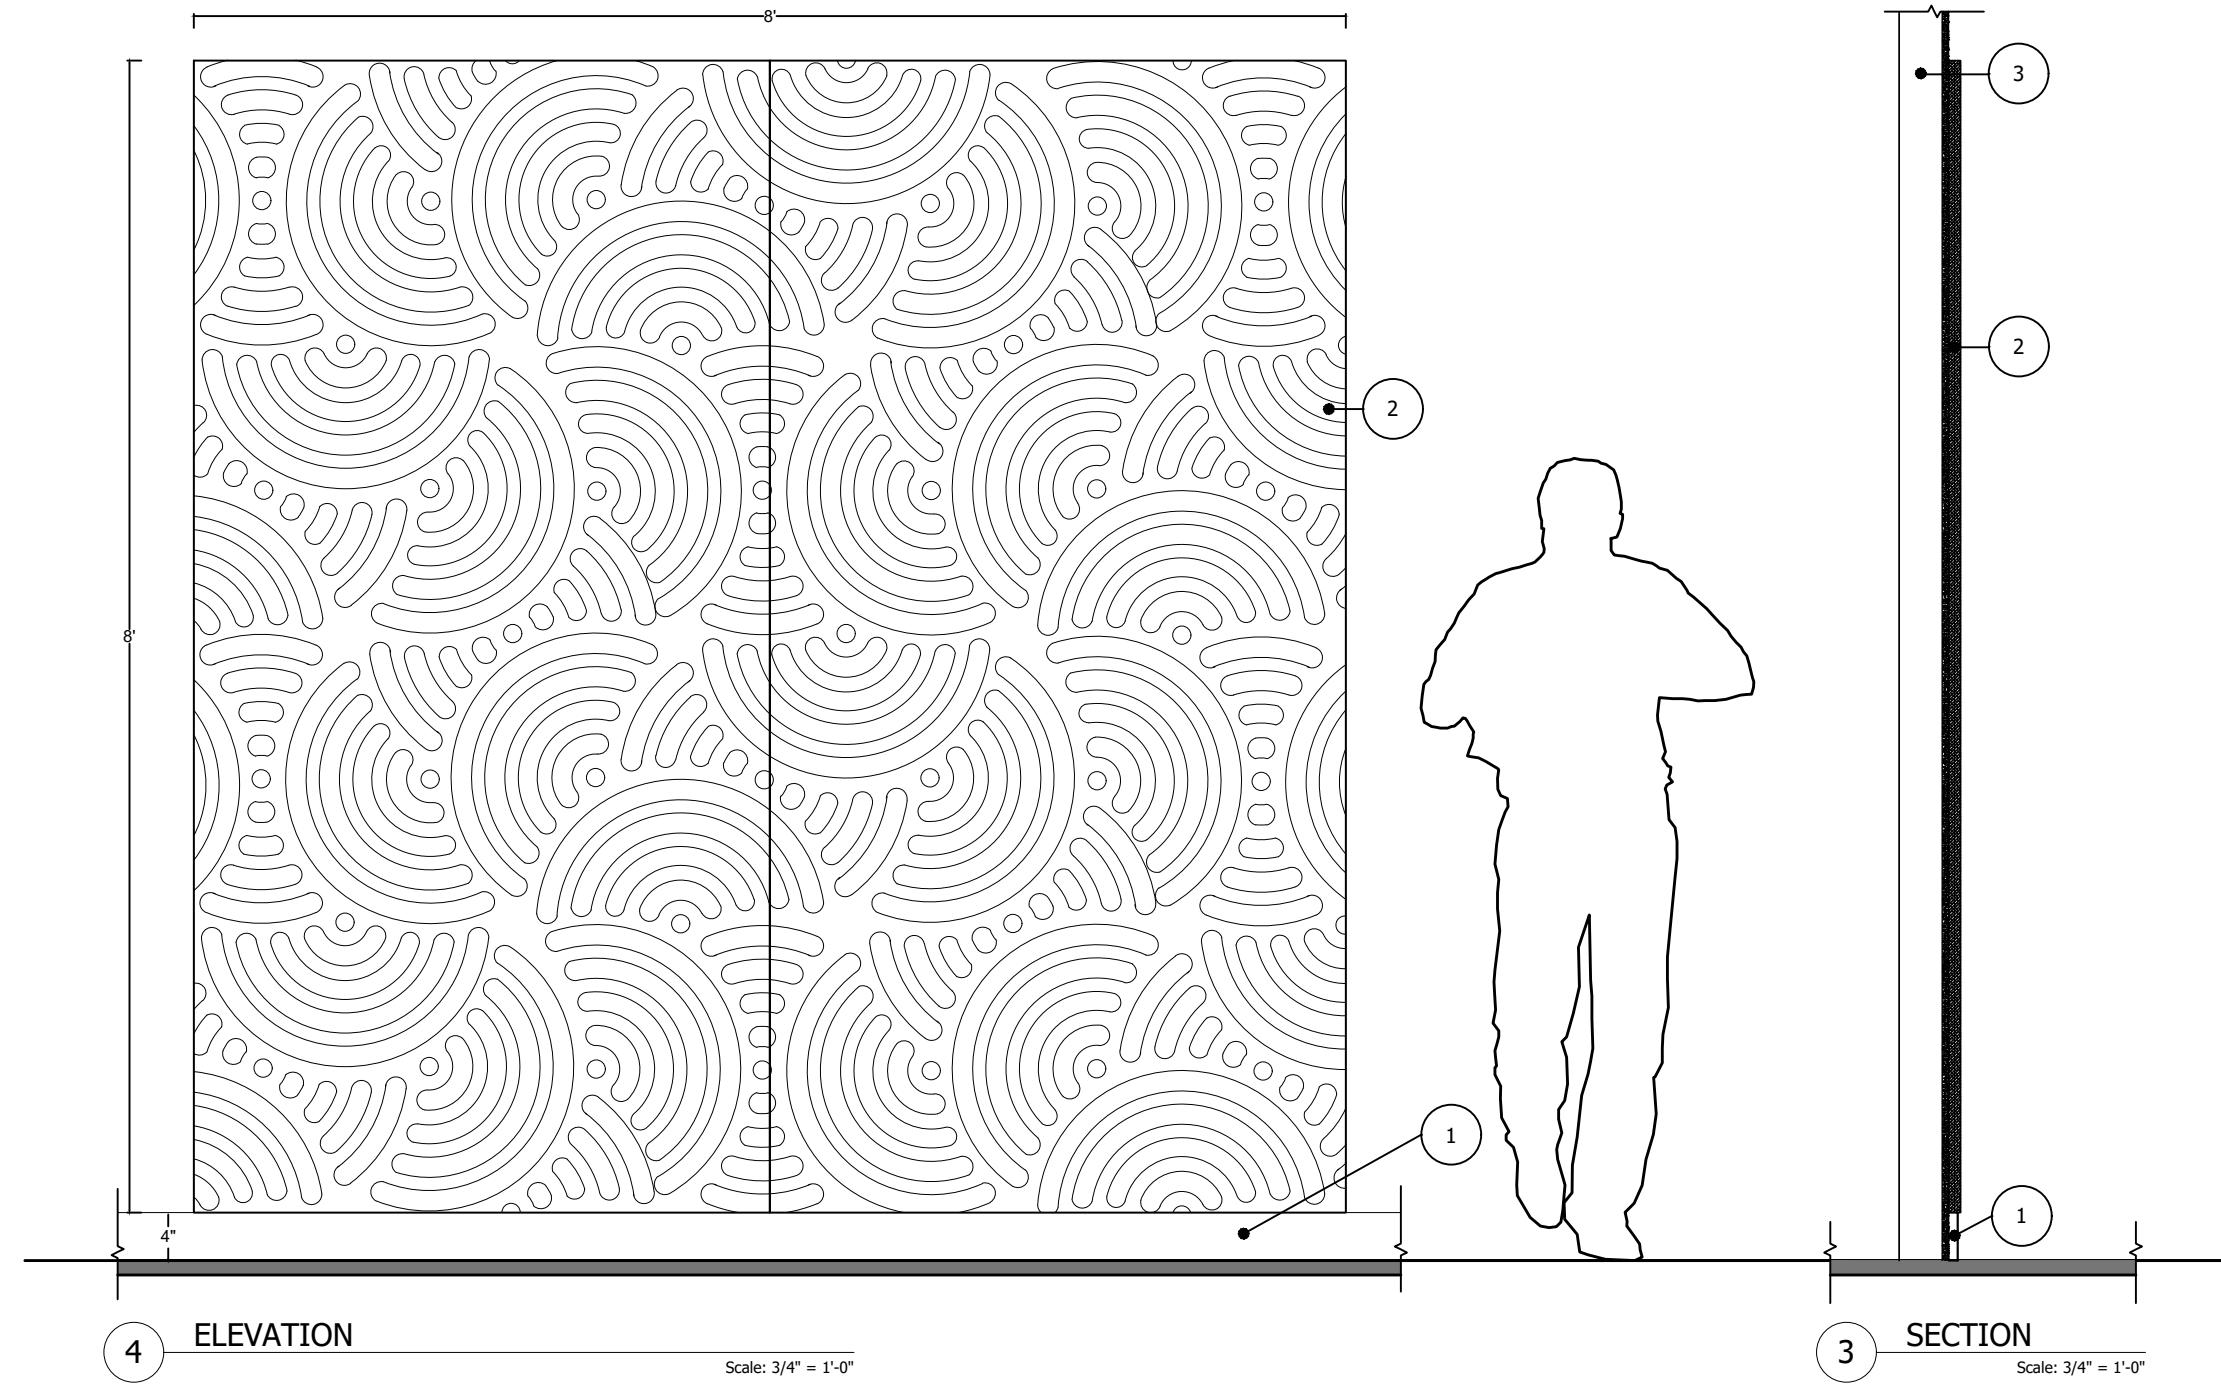

KEY

- 1 BASEBOARD BY OTHERS
- 2 POSHFELT® PANEL
- 3 EXISTING WALL ASSEMBLY

PROJECT POSHFELT® SKETCH
 ADDRESS:
 COMM. #:
 DATE: 24.10.18
 REVISED:
 DRAWN: MK CHECKED: PC

ID#PFCSKT4319
 CSI PANEL LAYOUT
 SCALE: SCALED FOR 11x17
 NOTE:

SHEET
1.1
 OF 1.1