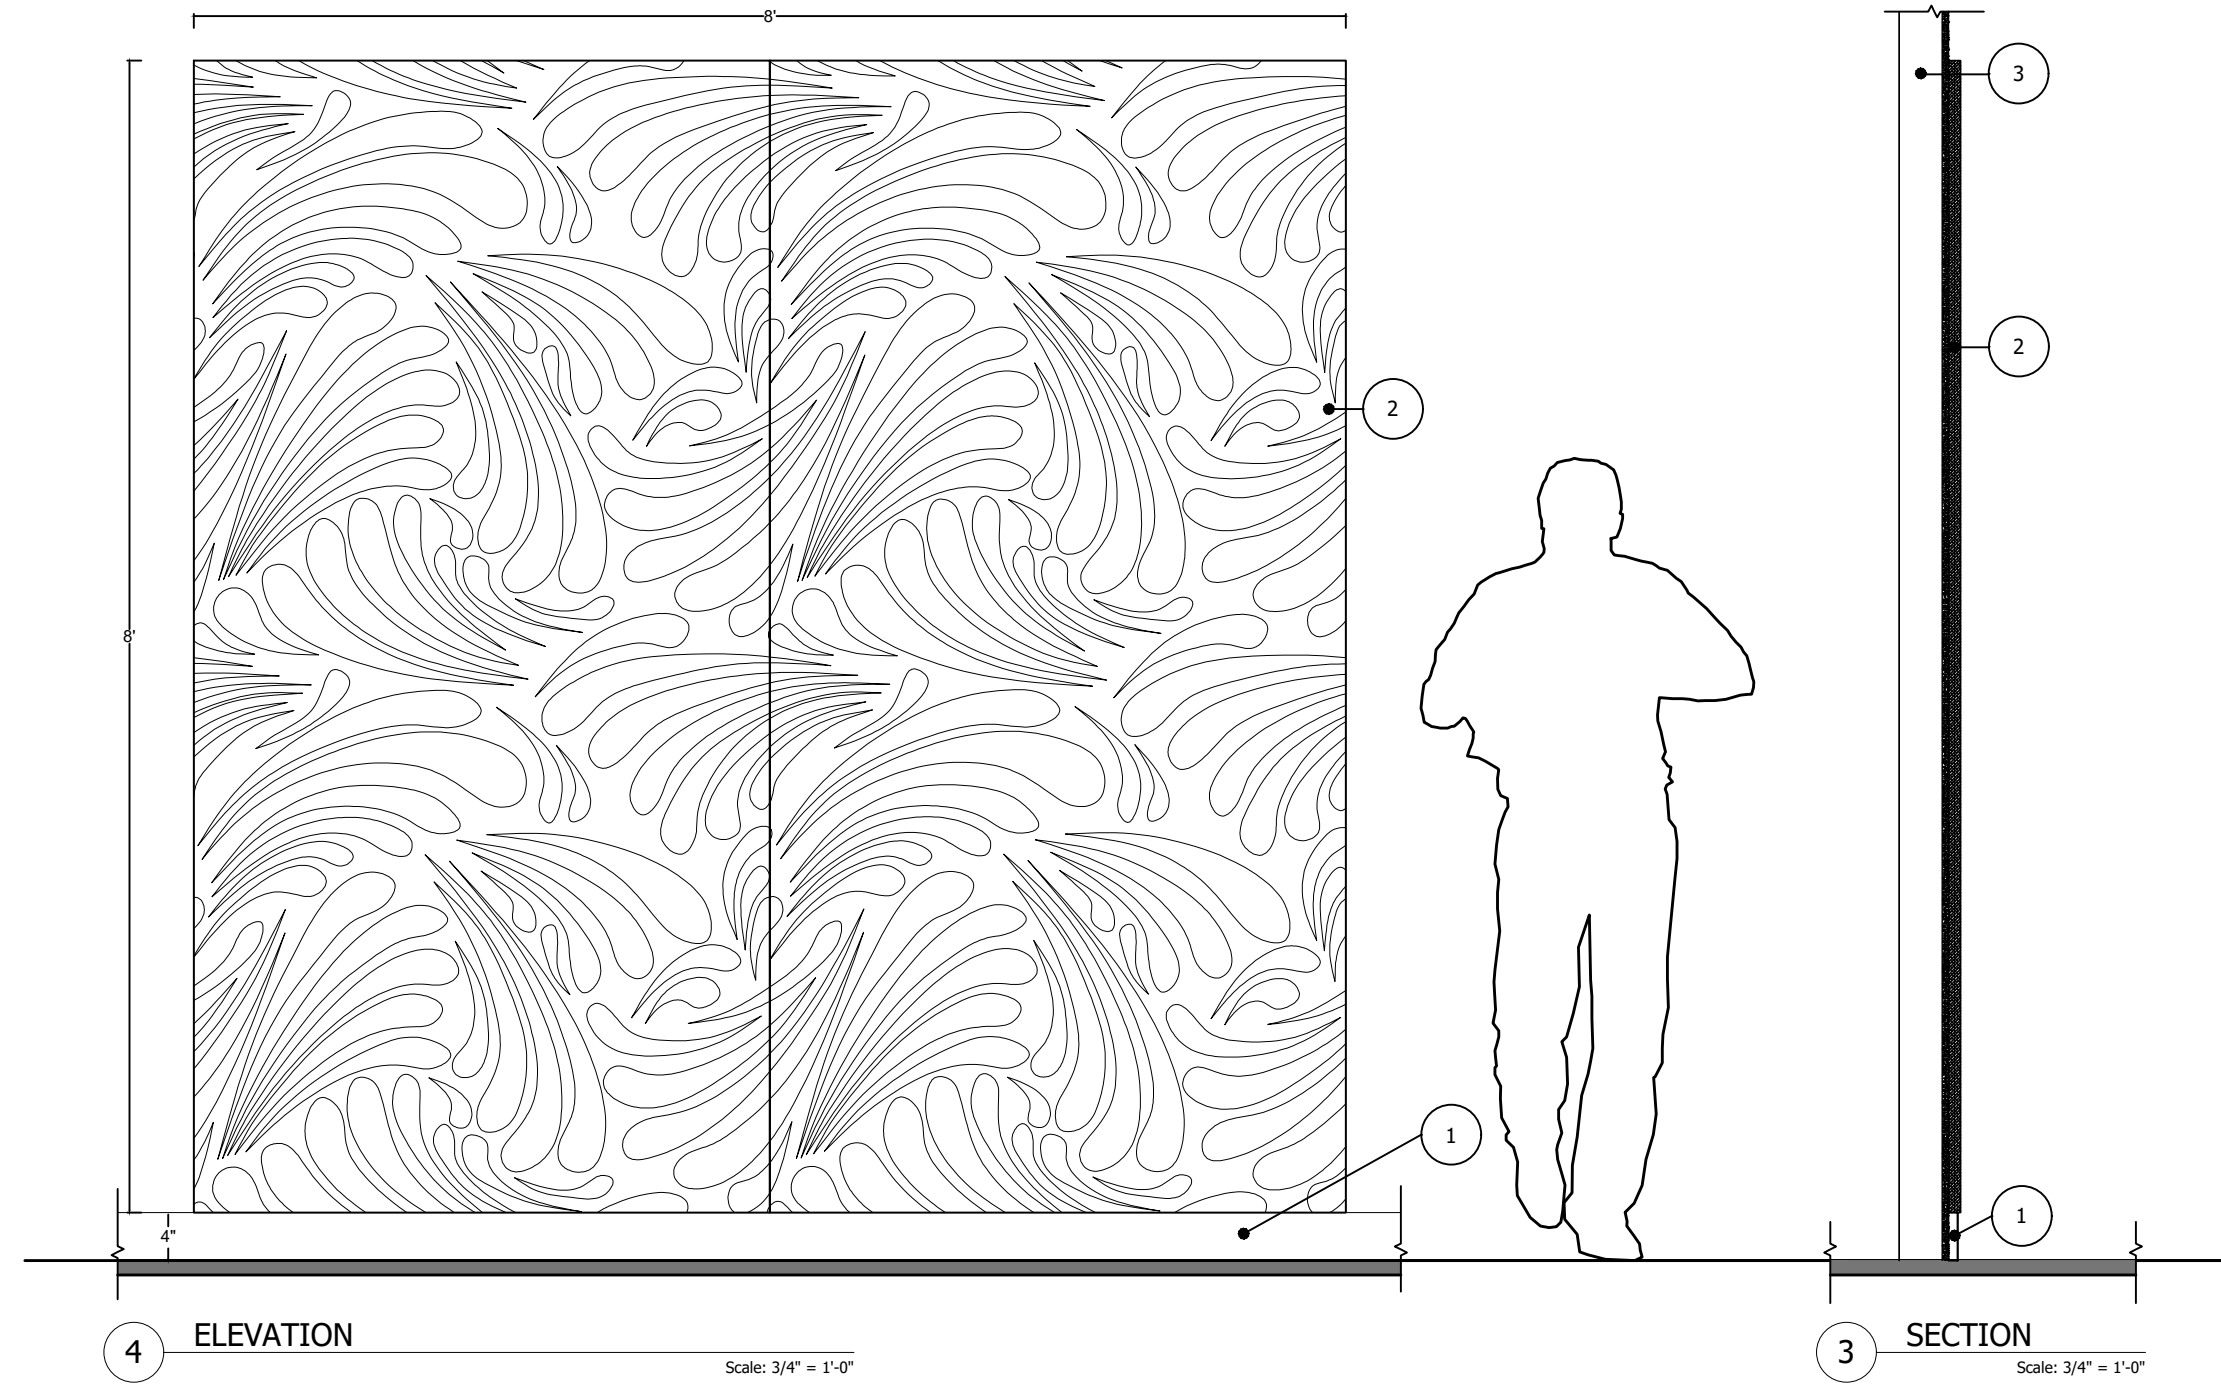

KEY

- 1 BASEBOARD BY OTHERS
- 2 POSHFELT® PANEL
- 3 EXISTING WALL ASSEMBLY

PROJECT POSHFELT® SKETCH  
 ADDRESS:  
 COMM. #:   
 DATE: 24.10.18  
 REVISED:  
 DRAWN: MK CHECKED: PC

ID#PFCSKT4315  
 CSI PANEL LAYOUT  
 SCALE: SCALED FOR 11x17  
 NOTE:

SHEET  
**1.1**  
 OF 1.1