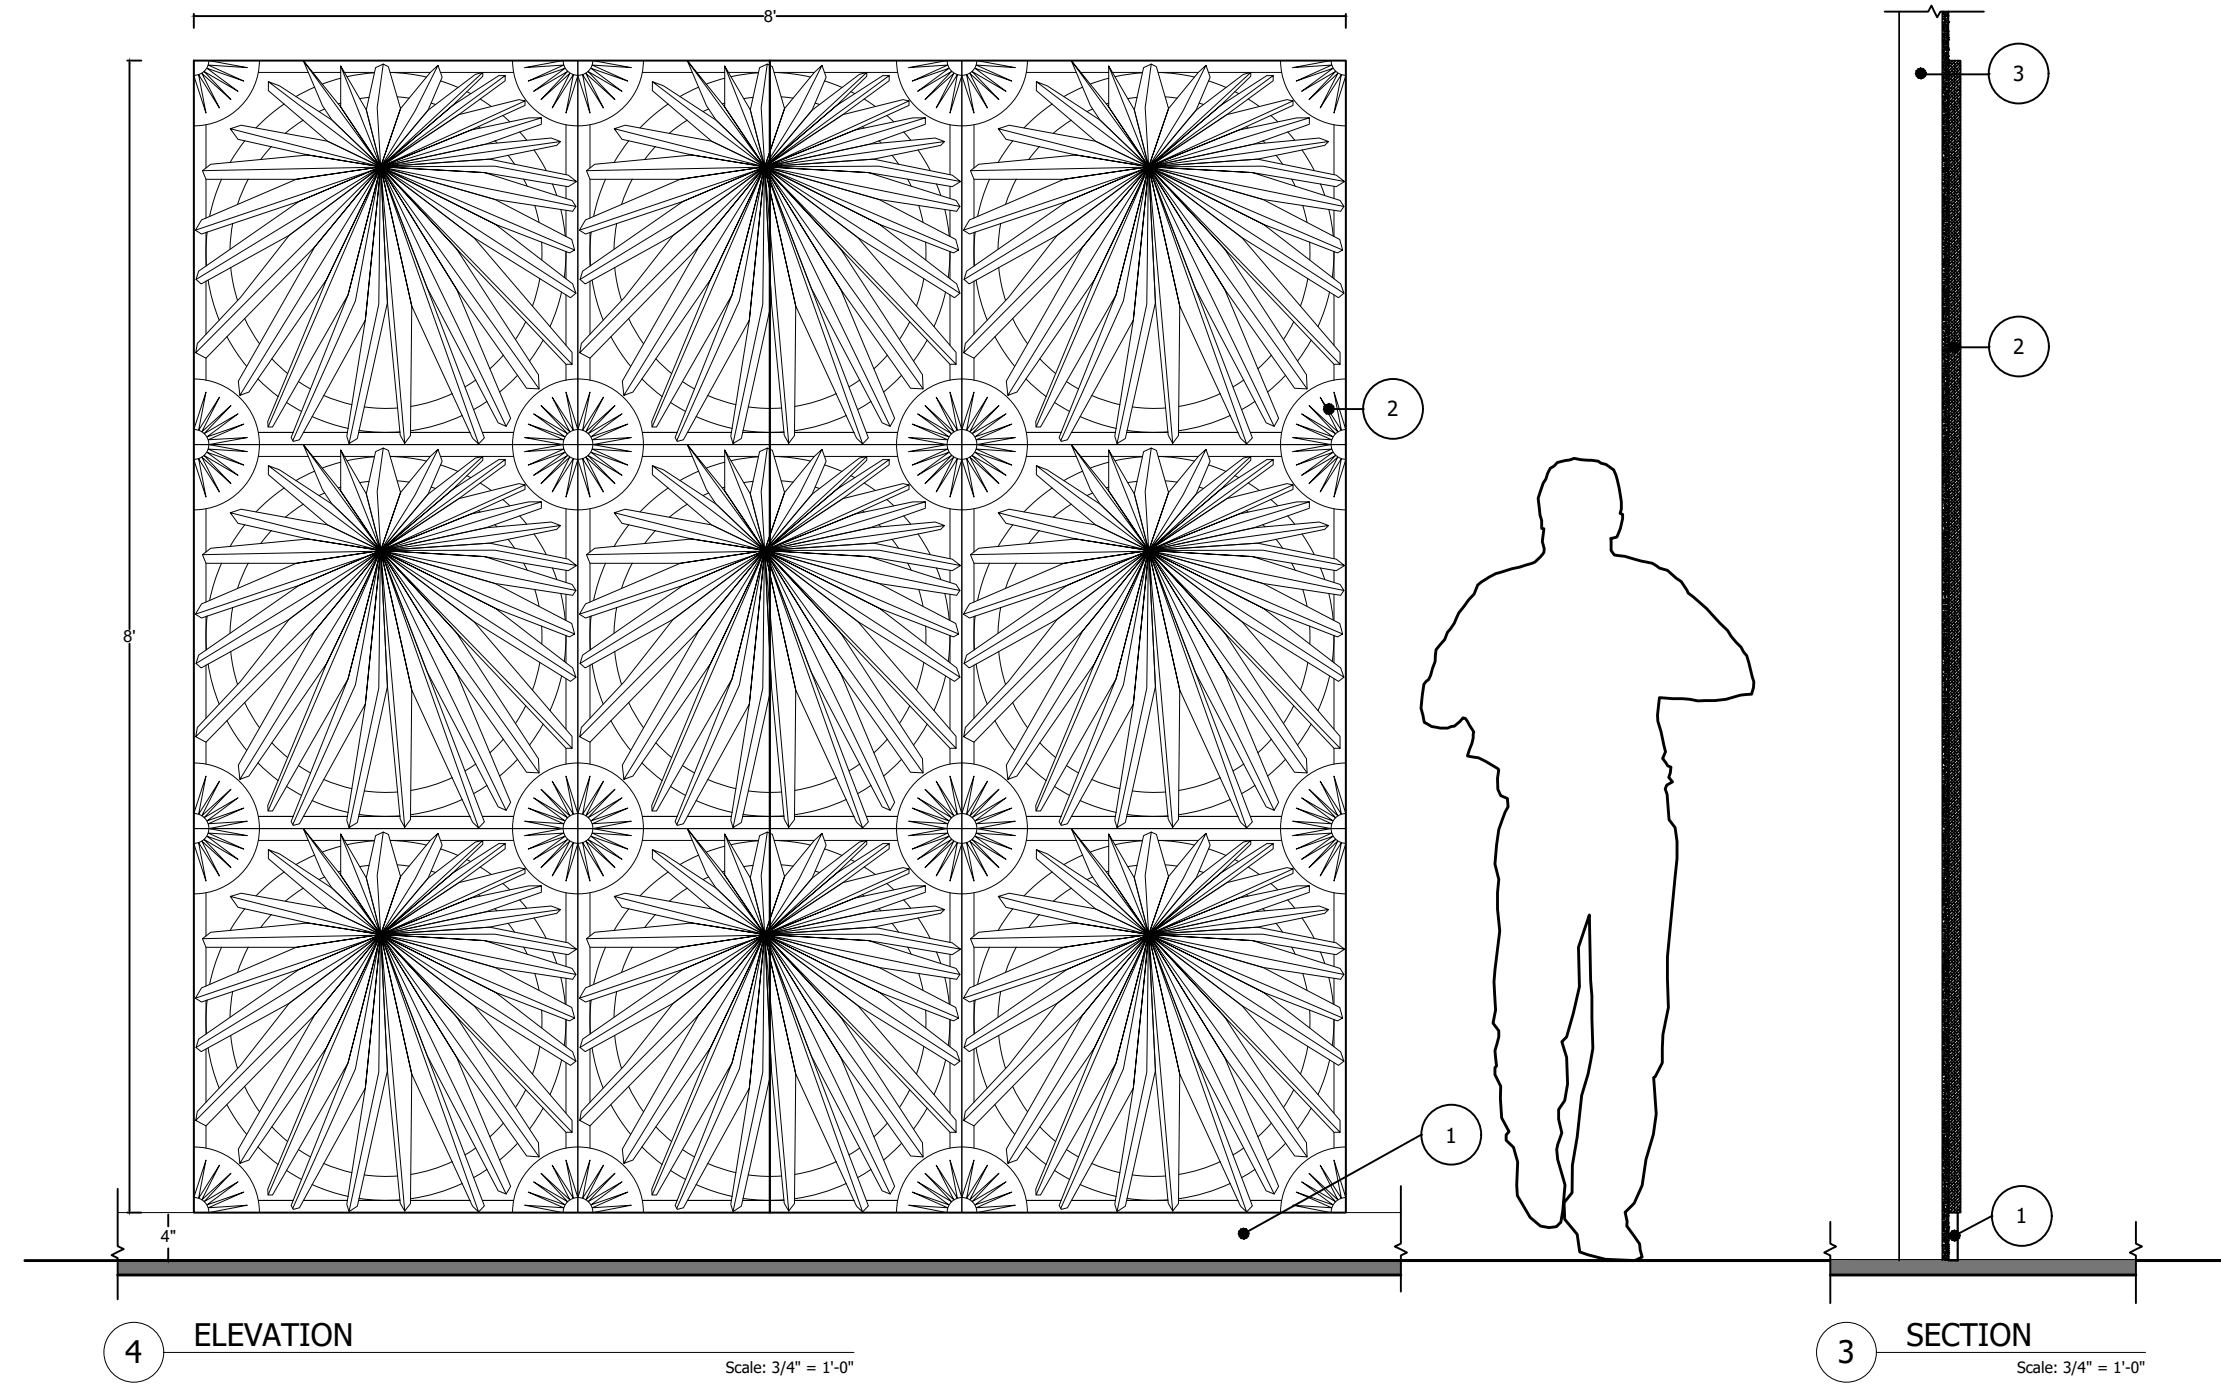

KEY

- 1 BASEBOARD BY OTHERS
- 2 POSHFELT® PANEL
- 3 EXISTING WALL ASSEMBLY

PROJECT POSHFELT® SKETCH
 ADDRESS:
 COMM. #:
 DATE: 24.10.18
 REVISED:
 DRAWN: MK CHECKED: PC

ID#PFCSKT4311
 CSI PANEL LAYOUT
 SCALE: SCALED FOR 11x17
 NOTE:

SHEET
1.1
 OF 1.1