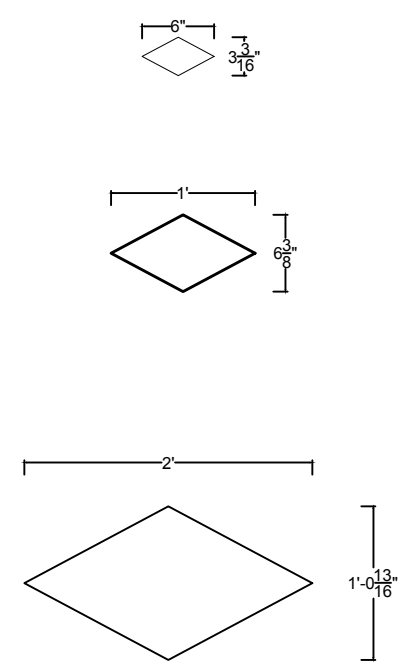

- KEY**
- 1 BASEBOARD BY OTHERS
 - 2 POSHFELT® PANEL
 - 3 EXISTING WALL ASSEMBLY

PROJECT POSHFELT® PLANAR
 ADDRESS:
 COMM. #: 24.10.18
 DATE:
 REVISED:
 DRAWN: MK CHECKED: PC

ID#PFCPLA2757
 CSI PANEL LAYOUT
 SCALE: SCALED FOR 11x17
 NOTE: