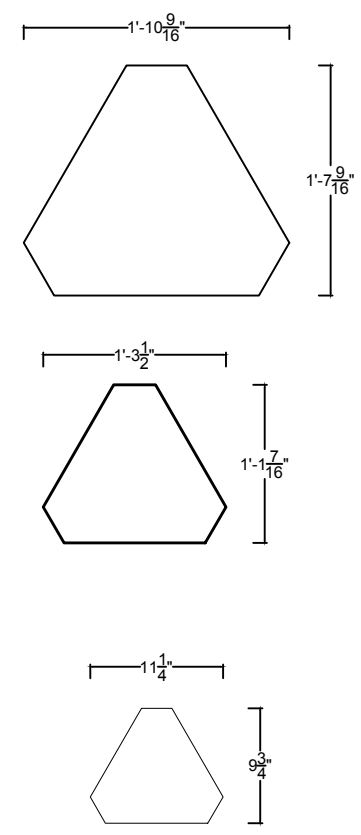

- KEY**
- 1 BASEBOARD BY OTHERS
 - 2 POSHFELT® PANEL
 - 3 EXISTING WALL ASSEMBLY

PROJECT POSHFELT® PLANAR
 ADDRESS:
 COMM. #:
 DATE: 24.10.18
 REVISED:
 DRAWN: MK CHECKED: PC

ID#PFCPLA2702
 CSI PANEL LAYOUT
 SCALE: SCALED FOR 11x17
 NOTE: