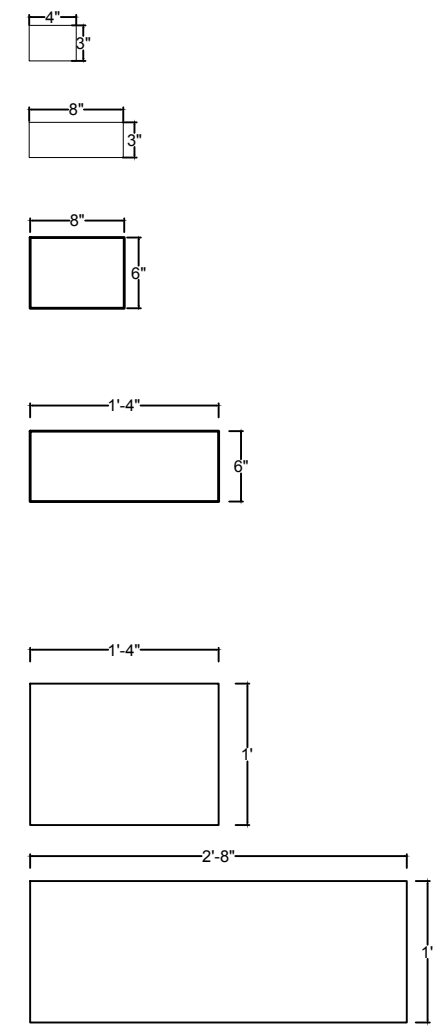

- KEY**
- ① BASEBOARD BY OTHERS
  - ② POSHFELT® PANEL
  - ③ EXISTING WALL ASSEMBLY

PROJECT POSHFELT® PLANAR  
 ADDRESS:  
 COMM. #:  
 DATE: 24.10.18  
 REVISED:  
 DRAWN: MK CHECKED: PC

ID#PFCPLA2701  
 CSI PANEL LAYOUT  
 SCALE: SCALED FOR 11x17  
 NOTE:

SHEET  
**1.1**  
 OF 1.1