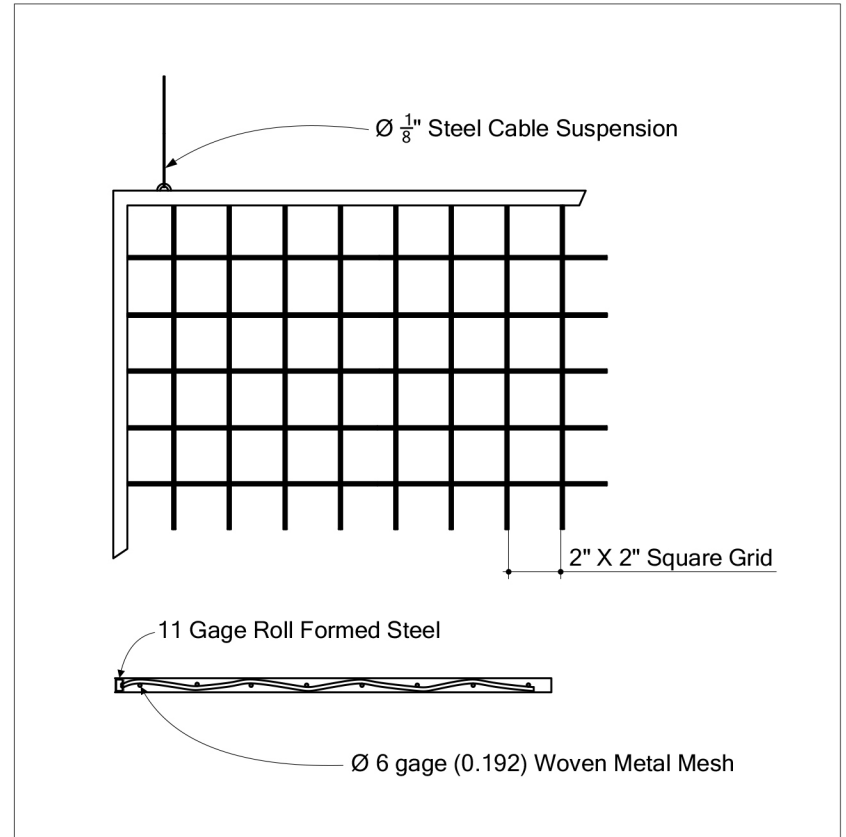

1 FRONT VIEW

2 DETAIL VIEW

CUSTOM SIZING AND THICKNESS AVAILABLE
 CUSTOM COLORS AND DESIGNS AVAILABLE
 MULTIPLE ATTACHMENT SYSTEM OPPORTUNITIES

	PROJECT: HANGING PLANT SCREEN 2X4	SCALED AS NOTED ALL DIMENSIONS + / - $\frac{1}{16}$	DATE: 07/07/2021 PRODUCT ID: BIO-PSR-SP24	SHEET 1.1 OF 1.1
---	-----------------------------------	--	--	-------------------------------