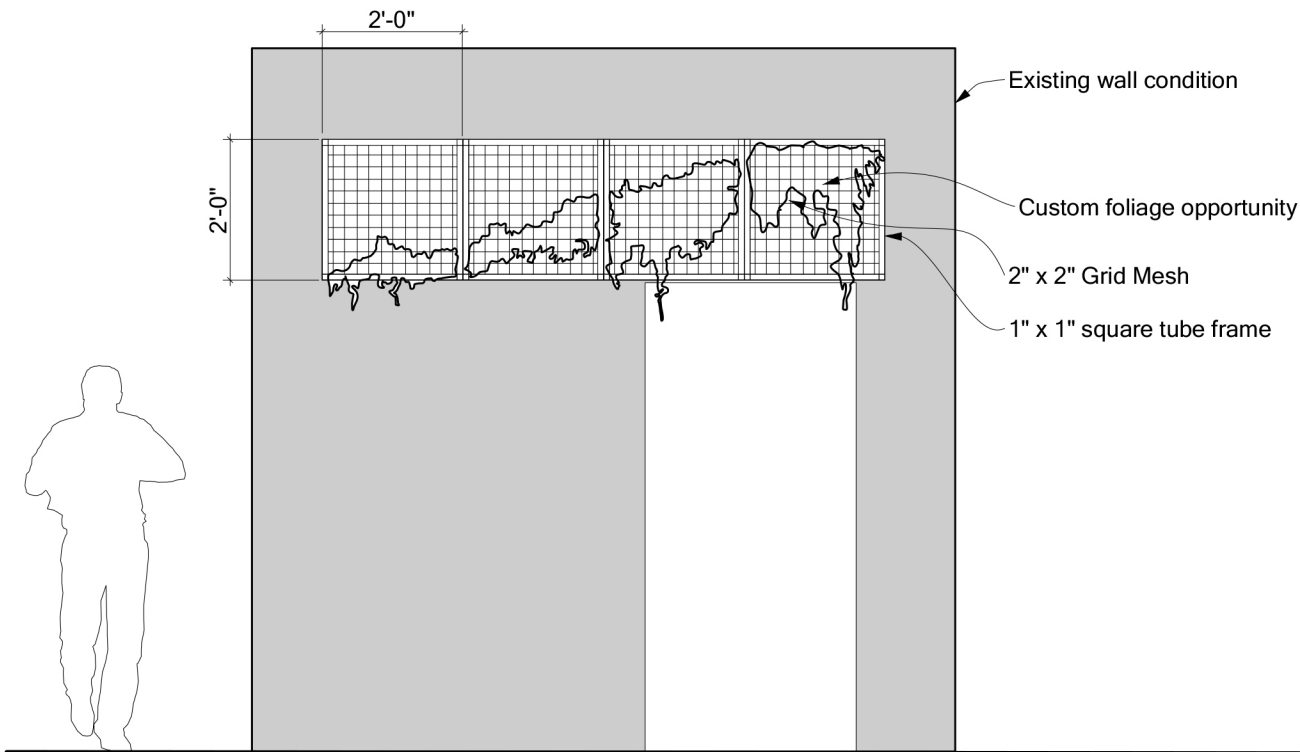

③ TOP VIEW

② DETAIL

① FRONT VIEW

② SIDE VIEW

CUSTOM SIZING AND THICKNESS AVAILABLE  
 CUSTOM COLORS AND DESIGNS AVAILABLE  
 MULTIPLE ATTACHMENT SYSTEM OPPORTUNITIES

PROJECT Plant Screen

SCALED AS NOTED

ALL DIMENSIONS + / - 1/16

DATE: 07/01/2021  
 PRODUCT ID: BIO-PSN-SF24

SHEET  
**1.1**  
 OF 1.1