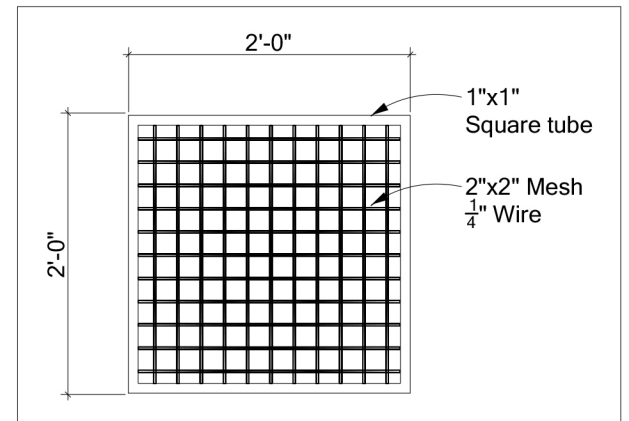

③ TOP VIEW

② DETAIL

① FRONT VIEW

② SIDE VIEW

CUSTOM SIZING AND THICKNESS AVAILABLE  
 CUSTOM COLORS AND DESIGNS AVAILABLE  
 MULTIPLE ATTACHMENT SYSTEM OPPORTUNITIES

PROJECT Plant Screen

SCALED AS NOTED

ALL DIMENSIONS + / - 1/16