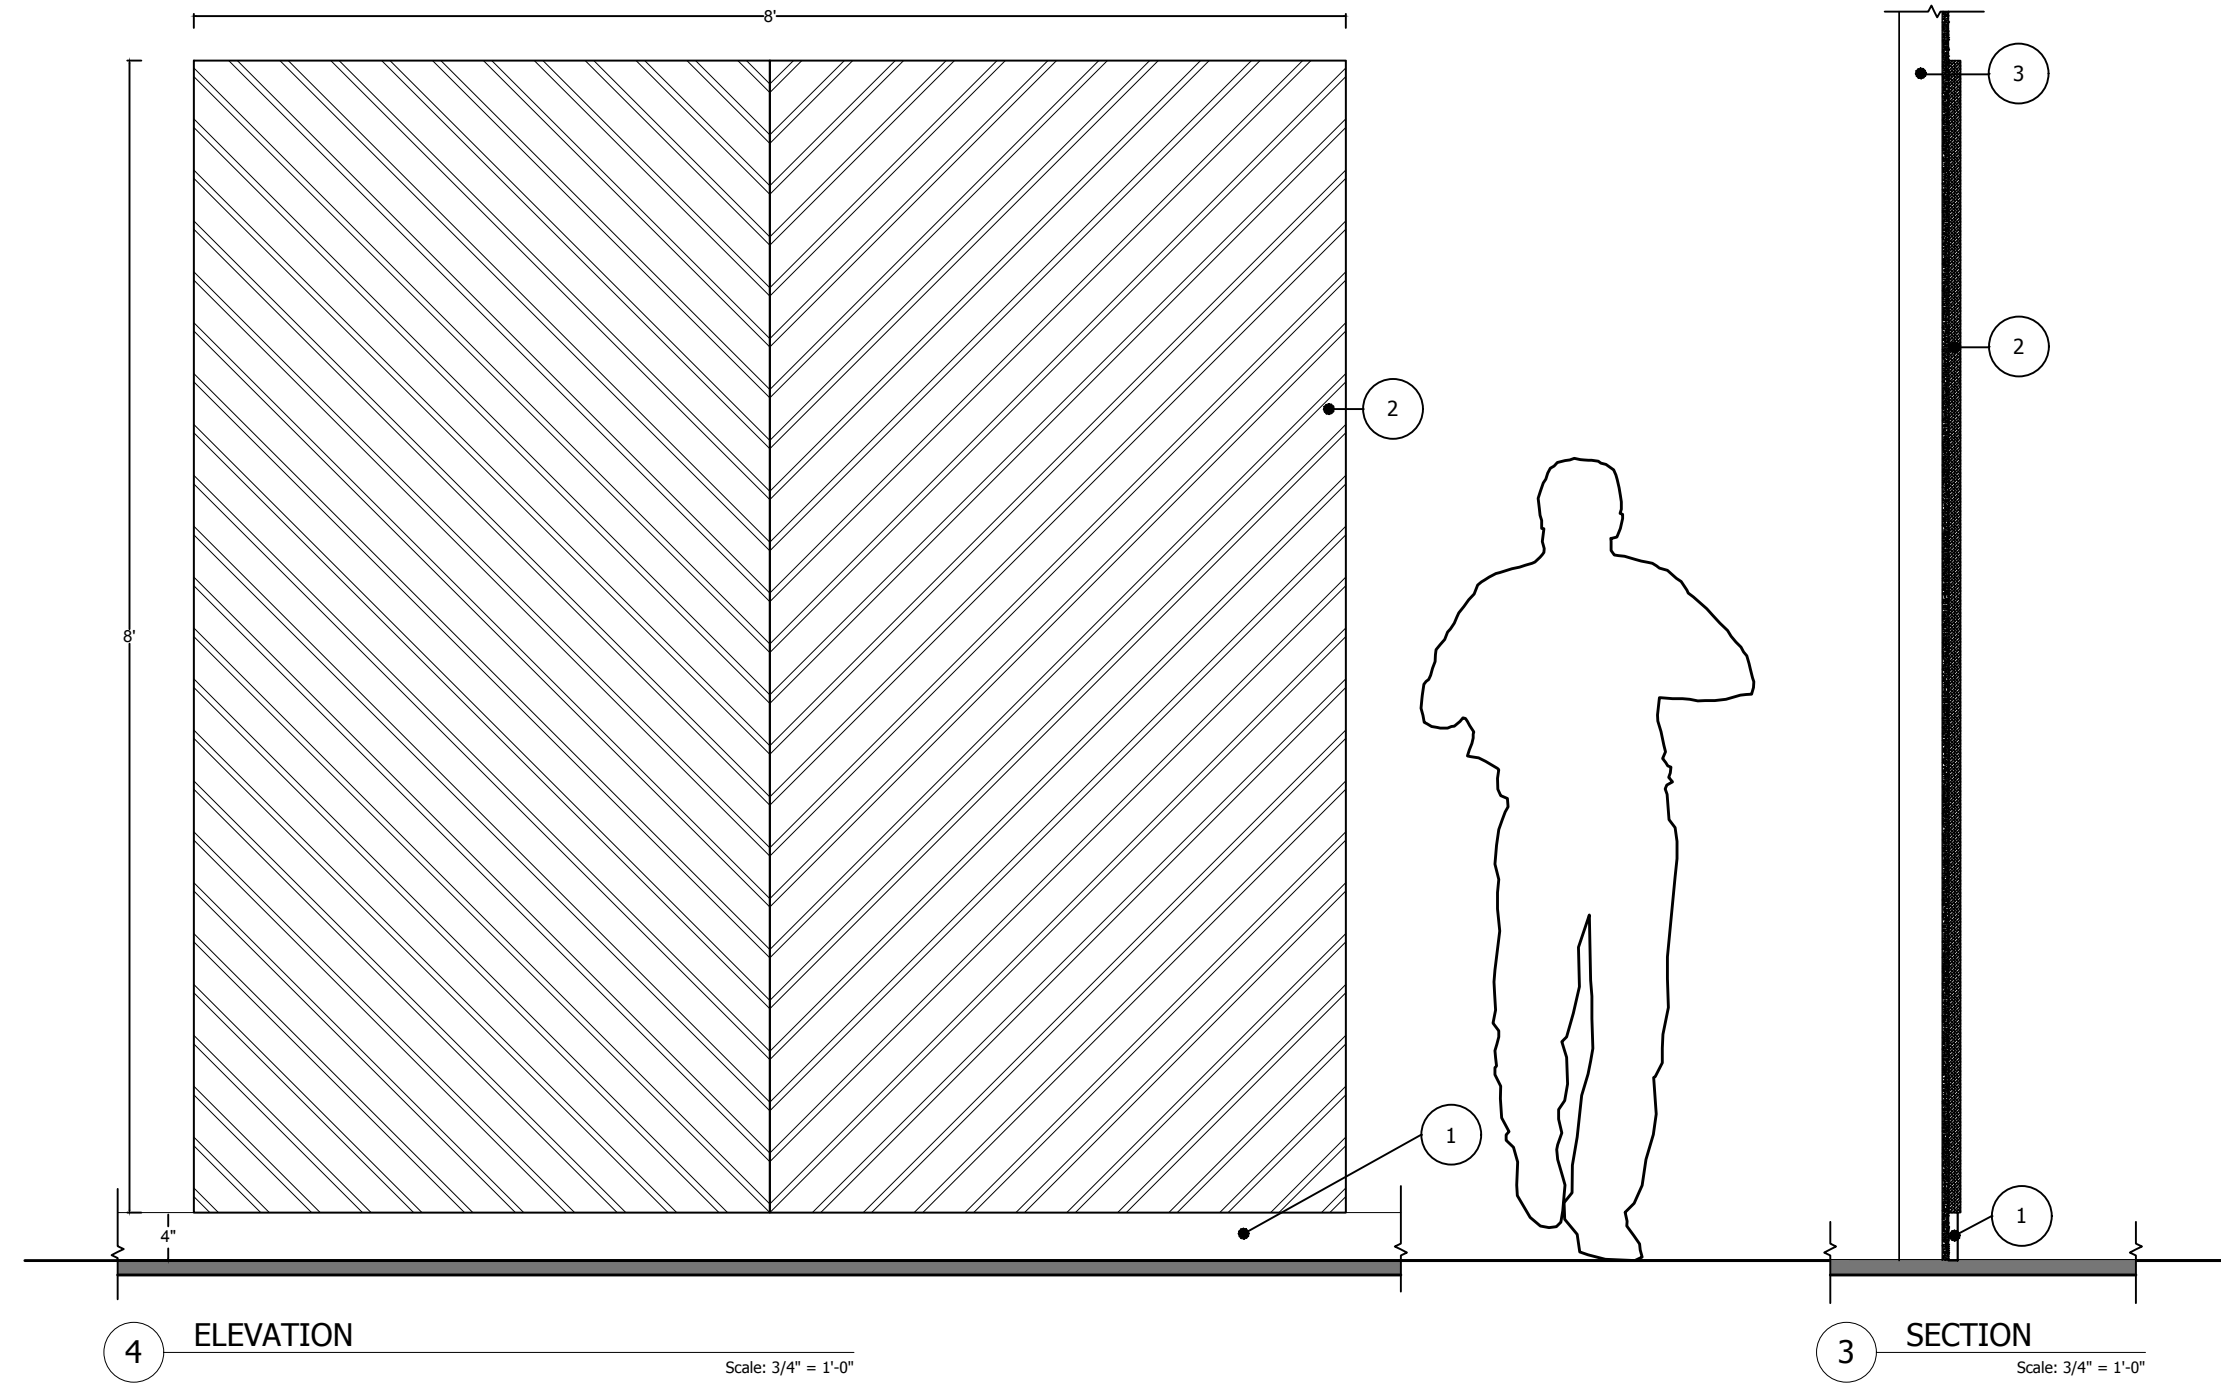

KEY

- 1 BASEBOARD BY OTHERS
- 2 SOUNDCORE® PANEL
- 3 EXISTING WALL ASSEMBLY

PROJECT ADDRESS:
 COMM. #: 24.10.18
 DATE: 24.10.18
 REVISED:
 DRAWN: MK CHECKED: PC

SCCTRA2206
 CSI PANEL LAYOUT
 SCALE: SCALED FOR 11x17
 NOTE: