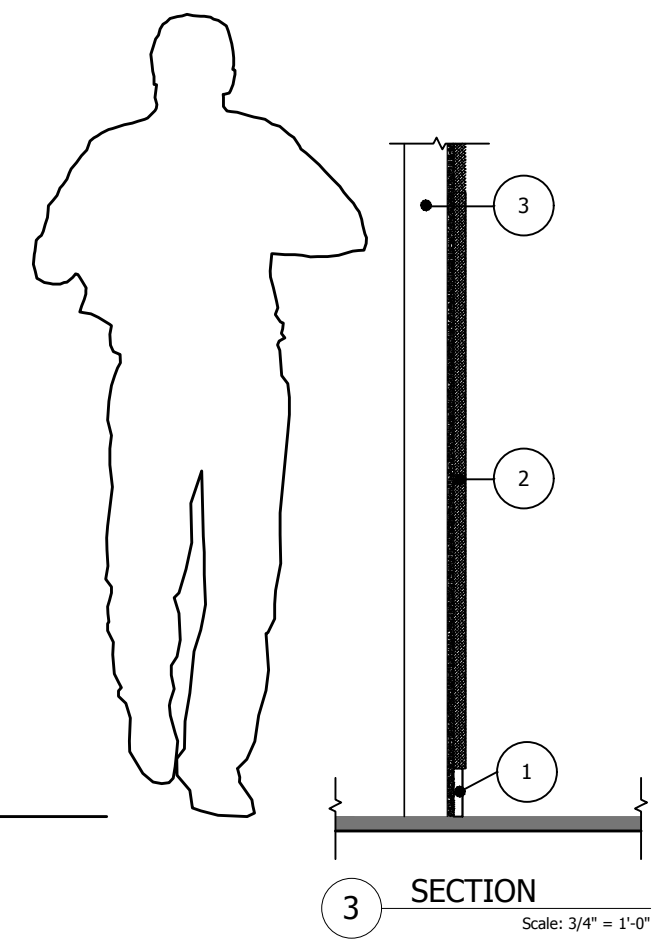

- KEY
- 1 BASEBOARD BY OTHERS
 - 2 SOUNDCORE® PANEL
 - 3 EXISTING WALL ASSEMBLY

PROJECT ADDRESS:
COMM. #: 24.10.18
DATE: 24.10.18
REVISED:
DRAWN: MK CHECKED: PC

CSI PANEL LAYOUT
SCALE: SCALED FOR 11x17
NOTE: