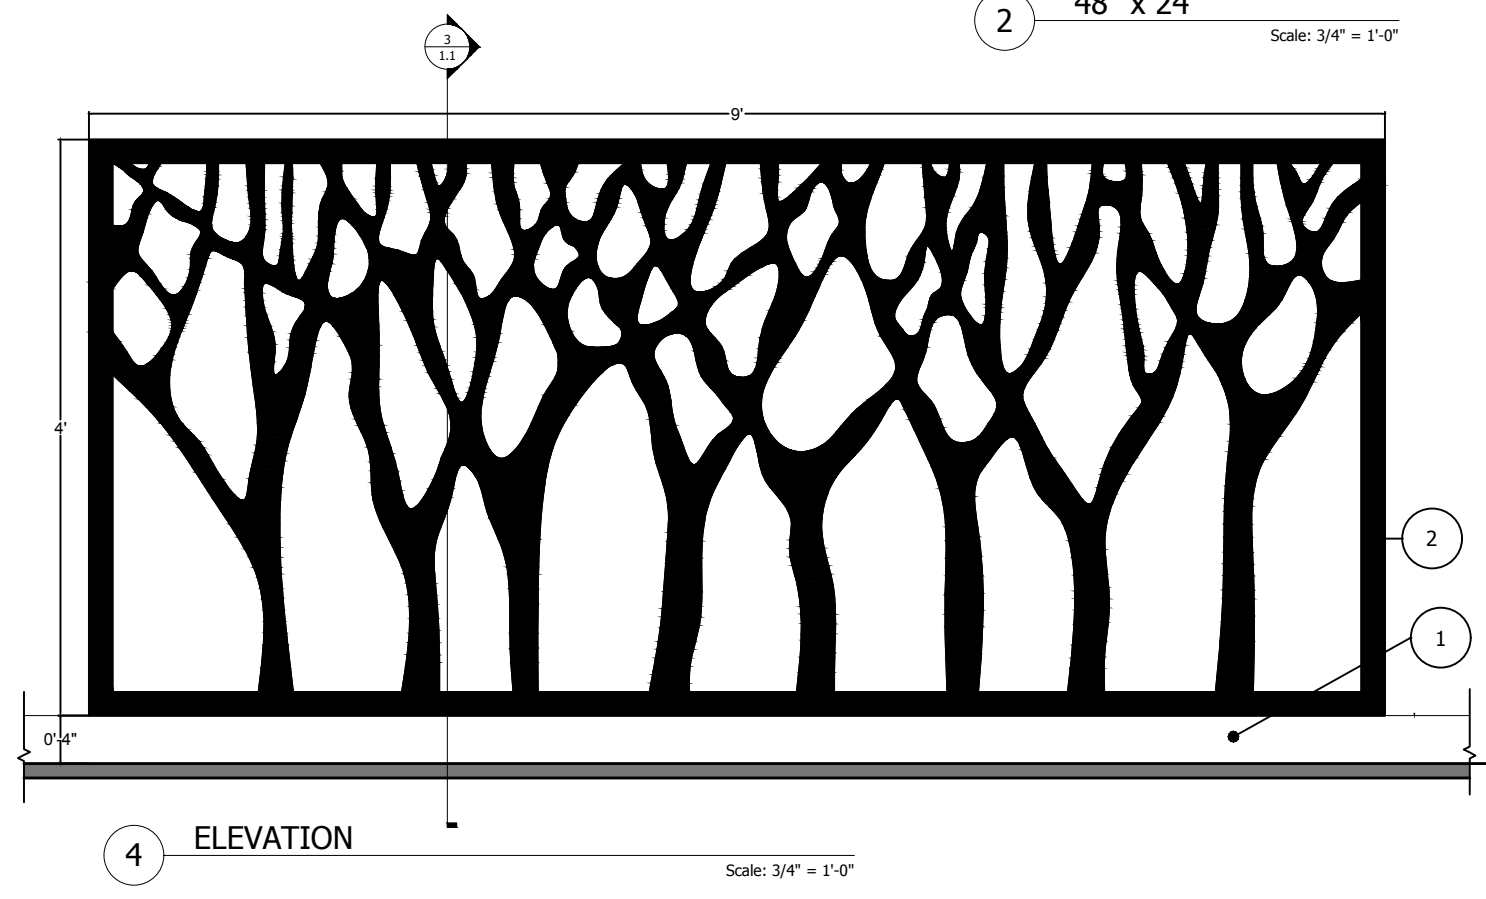

- KEY
- 1 BASEBOARD BY OTHERS
 - 2 SOUNDCORE® PANEL
 - 3 EXISTING WALL ASSEMBLY

PROJECT ADDRESS:
COMM. #: 24.10.18
DATE: 24.10.18
REVISED:
DRAWN: MK CHECKED: PC

CSI PANEL LAYOUT
SCALE: SCALED FOR 11x17
NOTE: