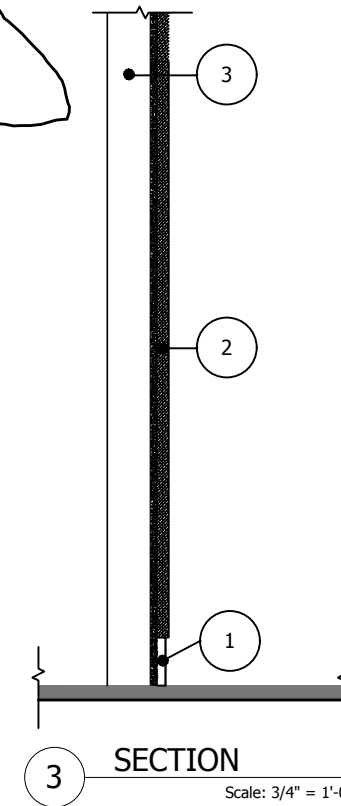

1 24" x 24"
Scale: 3/4" = 1'-0"

2 48" x 24"
Scale: 3/4" = 1'-0"

KEY

- 1 BASEBOARD BY OTHERS
- 2 SOUNDCORE® PANEL
- 3 EXISTING WALL ASSEMBLY

4 ELEVATION
Scale: 3/4" = 1'-0"

3 SECTION
Scale: 3/4" = 1'-0"

PROJECT ADDRESS:
COMM. #: 24.10.18
DATE: 24.10.18
REVISED:
DRAWN: MK CHECKED: PC

CSI PANEL LAYOUT
SCALE: SCALED FOR 11x17
NOTE:

SHEET 1.1
OF 1.1