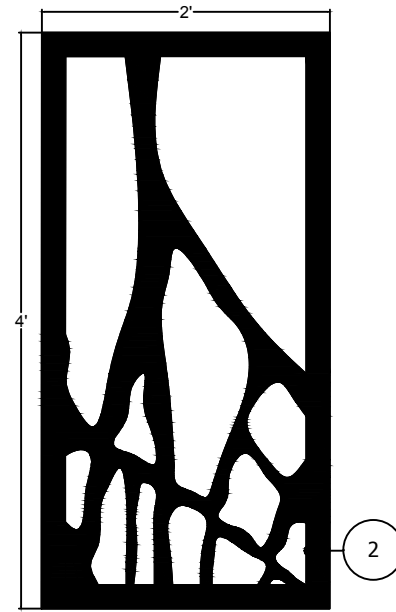

1 24" x 24"
Scale: 3/4" = 1'-0"

2 48" x 24"
Scale: 3/4" = 1'-0"

KEY

- 1 BASEBOARD BY OTHERS
- 2 SOUNDCORE® PANEL
- 3 EXISTING WALL ASSEMBLY

4 ELEVATION
Scale: 3/4" = 1'-0"

3 SECTION
Scale: 3/4" = 1'-0"

PROJECT ADDRESS:
COMM. #: 24.10.18
DATE: 24.10.18
REVISED:
DRAWN: MK CHECKED: PC

CSI PANEL LAYOUT
SCALE: SCALED FOR 11x17
NOTE:

SHEET 1.1
OF 1.1