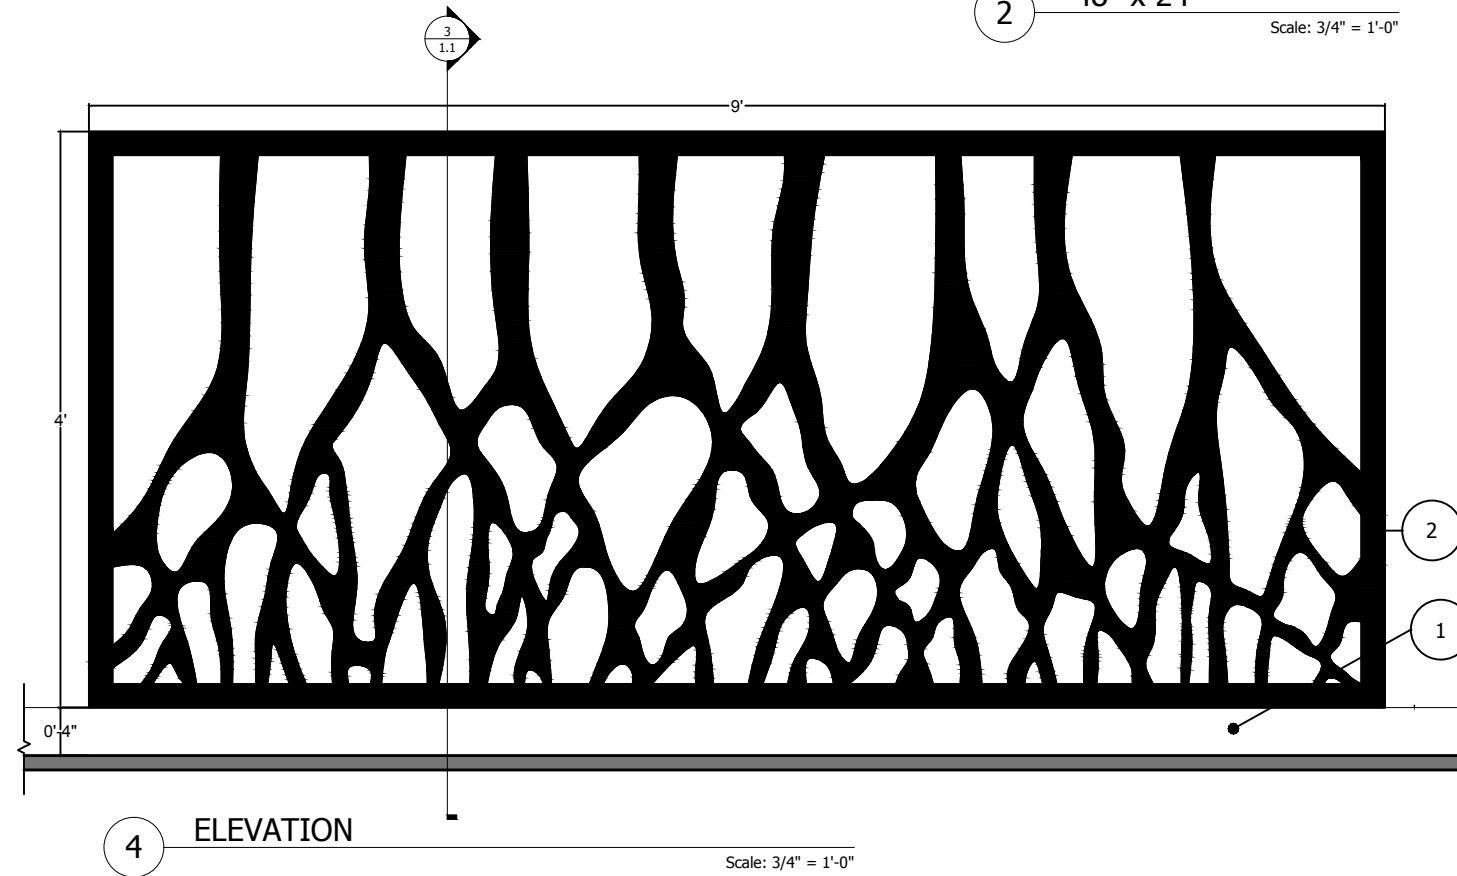

1 24" x 24"
Scale: 3/4" = 1'-0"

2 48" x 24"
Scale: 3/4" = 1'-0"

KEY

- 1 BASEBOARD BY OTHERS
- 2 SOUNDCORE® PANEL
- 3 EXISTING WALL ASSEMBLY

4 ELEVATION
Scale: 3/4" = 1'-0"

3 SECTION
Scale: 3/4" = 1'-0"

PROJECT ADDRESS:
COMM. #: 24.10.18
DATE: 24.10.18
REVISED:
DRAWN: MK CHECKED: PC

CSI PANEL LAYOUT
SCALE: SCALED FOR 11x17
NOTE:

SHEET 1.1
OF 1.1