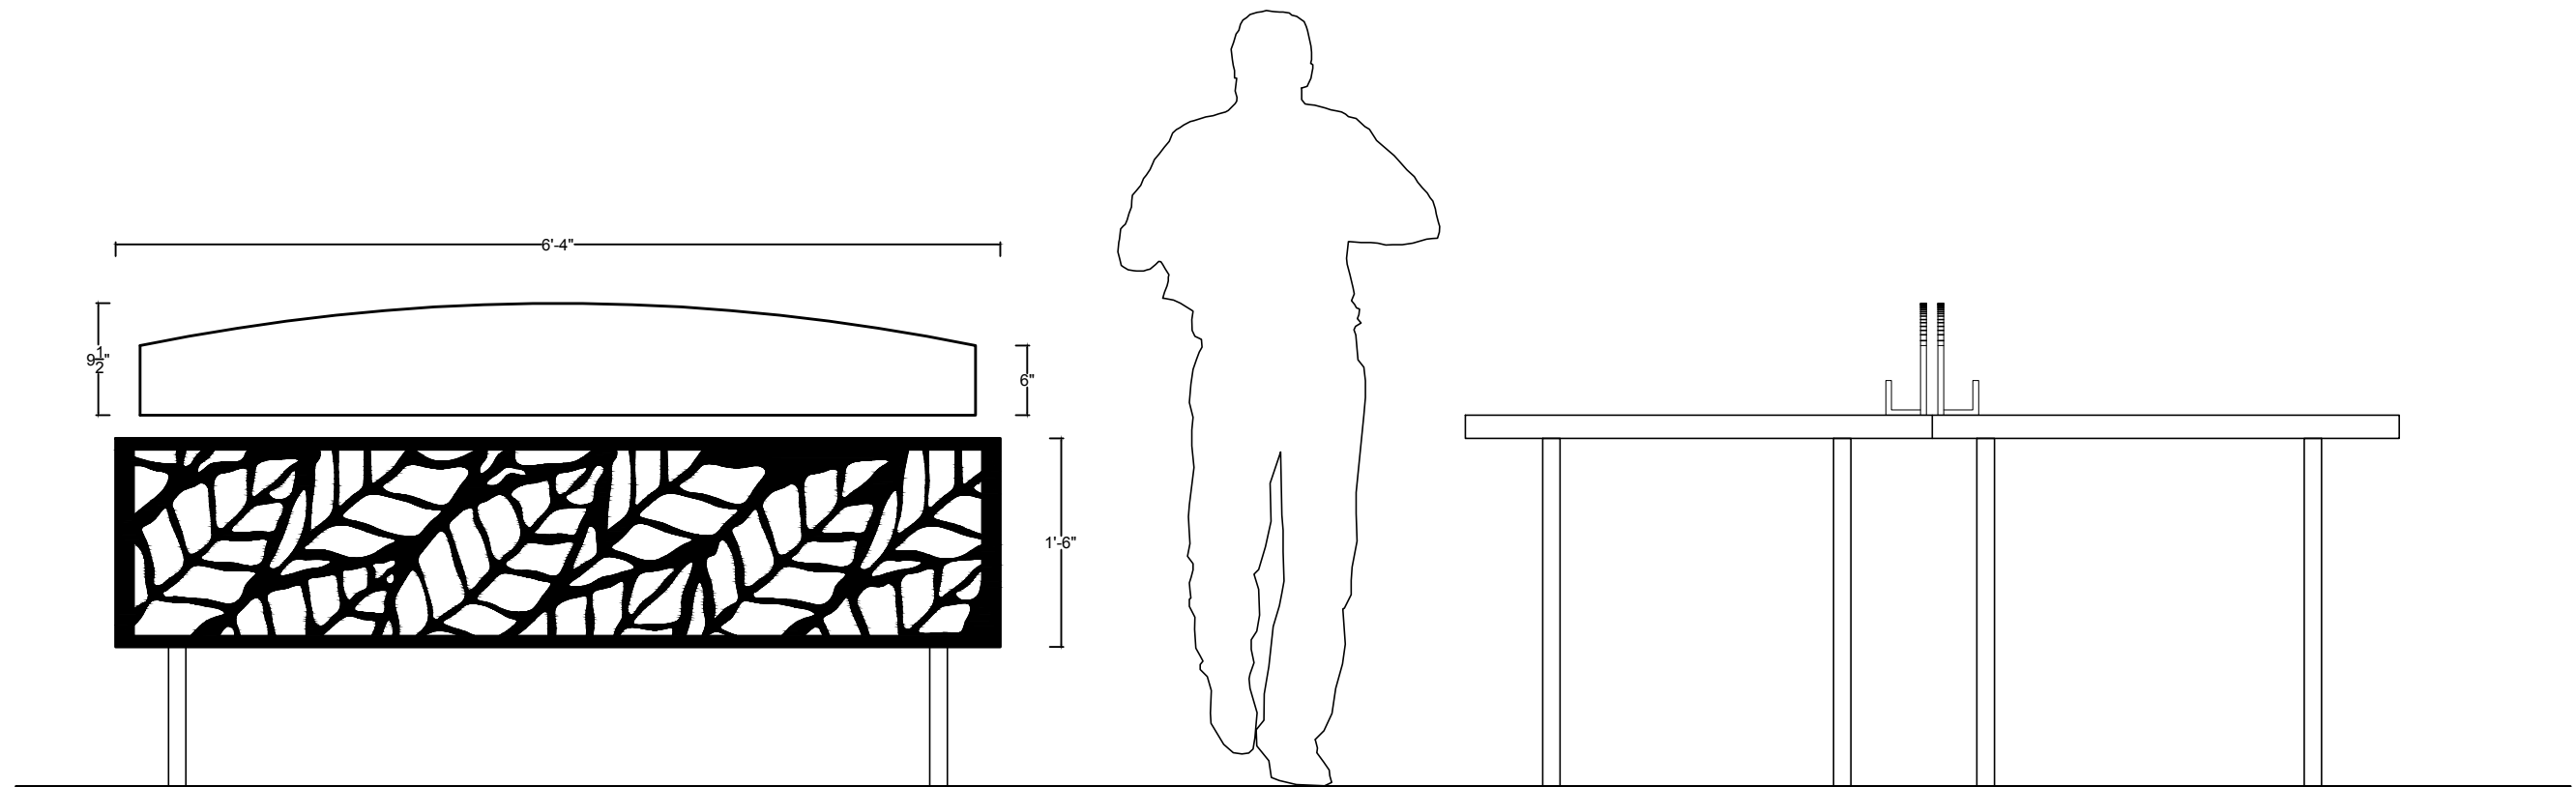

NOTES

- FREESTANDING COMPONENT
- SOUNDCORE® PANEL 12mm and 24mm
- FOR ADD-ON COMPONENTS REFER TO DESKMATE BROCHURE

3 DESKMATE ELEVATION

Scale: 3/4" = 1'-0"

PROJECT DESKMATE DOUBLE LAYER
 ADDRESS:
 COMM. #:
 DATE: 24.10.18
 REVISED:
 DRAWN: MK CHECKED: PC

SCCDES904
 CSI PANEL LAYOUT
 SCALE: SCALED FOR 11x17
 NOTE:

SHEET
1.1
 OF 1.1