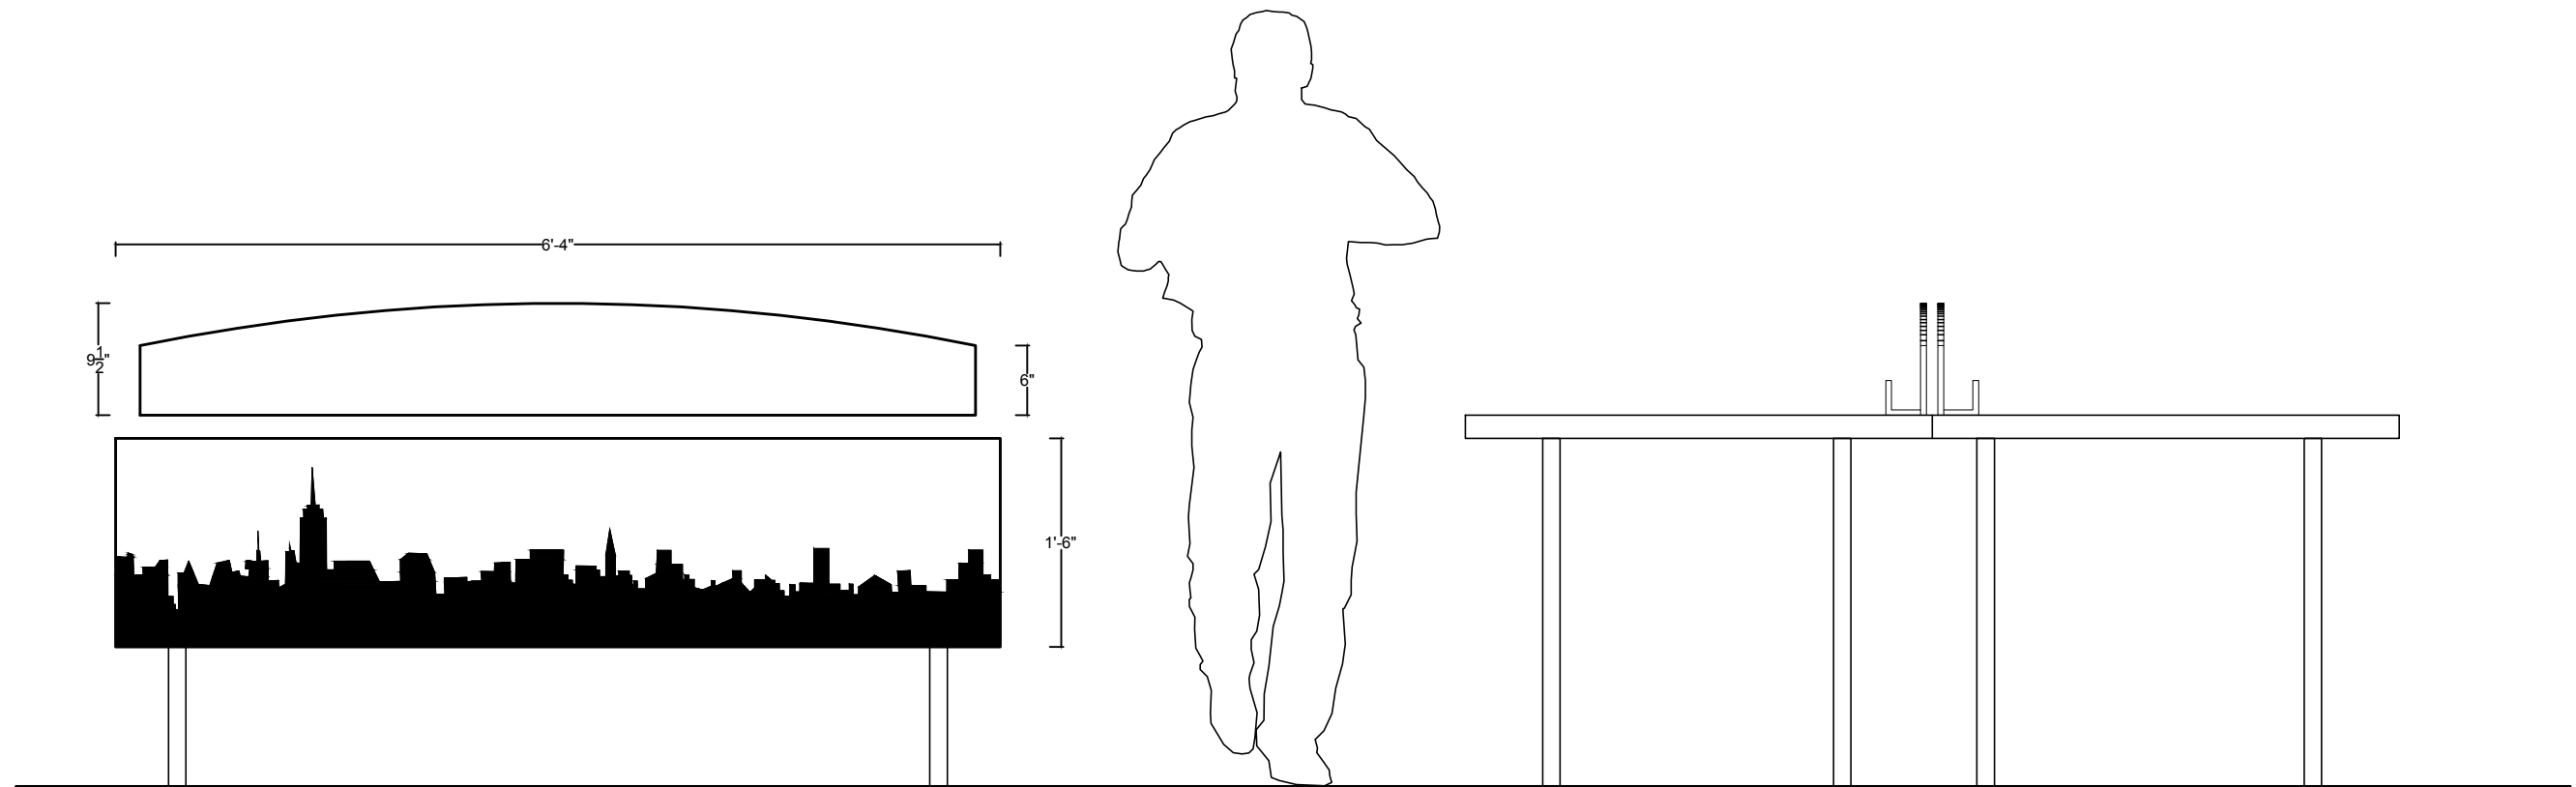

NOTES

- FREESTANDING COMPONENT
- SOUNDCORE® PANEL 12mm and 24mm
- FOR ADD-ON COMPONENTS REFER TO DESKMATE BROCHURE

3 DESKMATE ELEVATION

Scale: 3/4" = 1'-0"

PROJECT DESKMATE DOUBLE LAYER  
 ADDRESS:  
 COMM. #: 24.10.18  
 DATE: 24.10.18  
 REVISED:  
 DRAWN: MK CHECKED: PC

SCCDES901  
 CSI PANEL LAYOUT  
 SCALE: SCALED FOR 11x17  
 NOTE:

SHEET  
**1.1**  
 OF 1.1