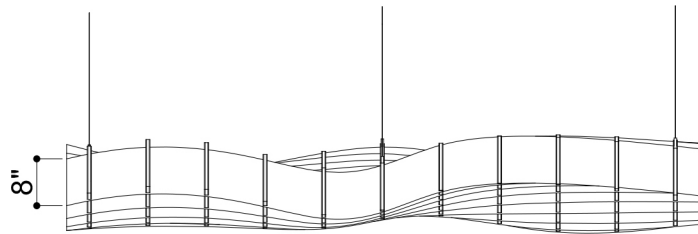

# WAFFLE CLOUDS 014

ID# CLD-WFL-014

③ PERSPECTIVE VIEW

① FRONT VIEW

② TOP VIEW

CUSTOM SIZING AND THICKNESS AVAILABLE  
CUSTOM COLORS AND DESIGNS AVAILABLE  
MULTIPLE ATTACHMENT SYSTEM OPPORTUNITIES

CSI WALL PANELS

PRODUCT: WAFFLE CLOUDS 014

SCALED AS NOTED

ALL DIMENSIONS + / -  $\frac{1}{16}$

DATE: 10/10/2021  
JOB # :

SHEET  
**1.1**  
OF 1.1