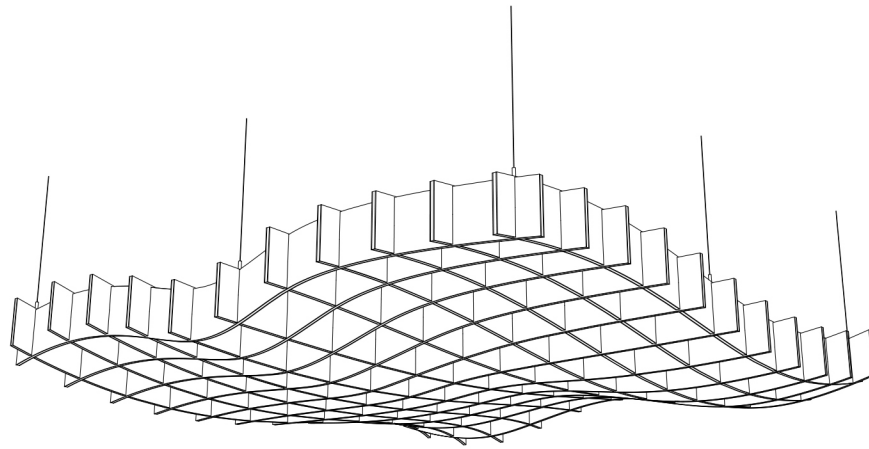

# WAFFLE CLOUDS 014

ID# CLD-WFL-014

③ PERSPECTIVE VIEW

① FRONT VIEW

② TOP VIEW

CUSTOM SIZING AND THICKNESS AVAILABLE  
CUSTOM COLORS AND DESIGNS AVAILABLE  
MULTIPLE ATTACHMENT SYSTEM OPPORTUNITIES

CSI WALL PANELS

PRODUCT: WAFFLE CLOUDS 014

SCALED AS NOTED

ALL DIMENSIONS + / -  $\frac{1}{16}$

DATE: 10/10/2021  
JOB # :

SHEET  
**1.1**  
OF 1.1