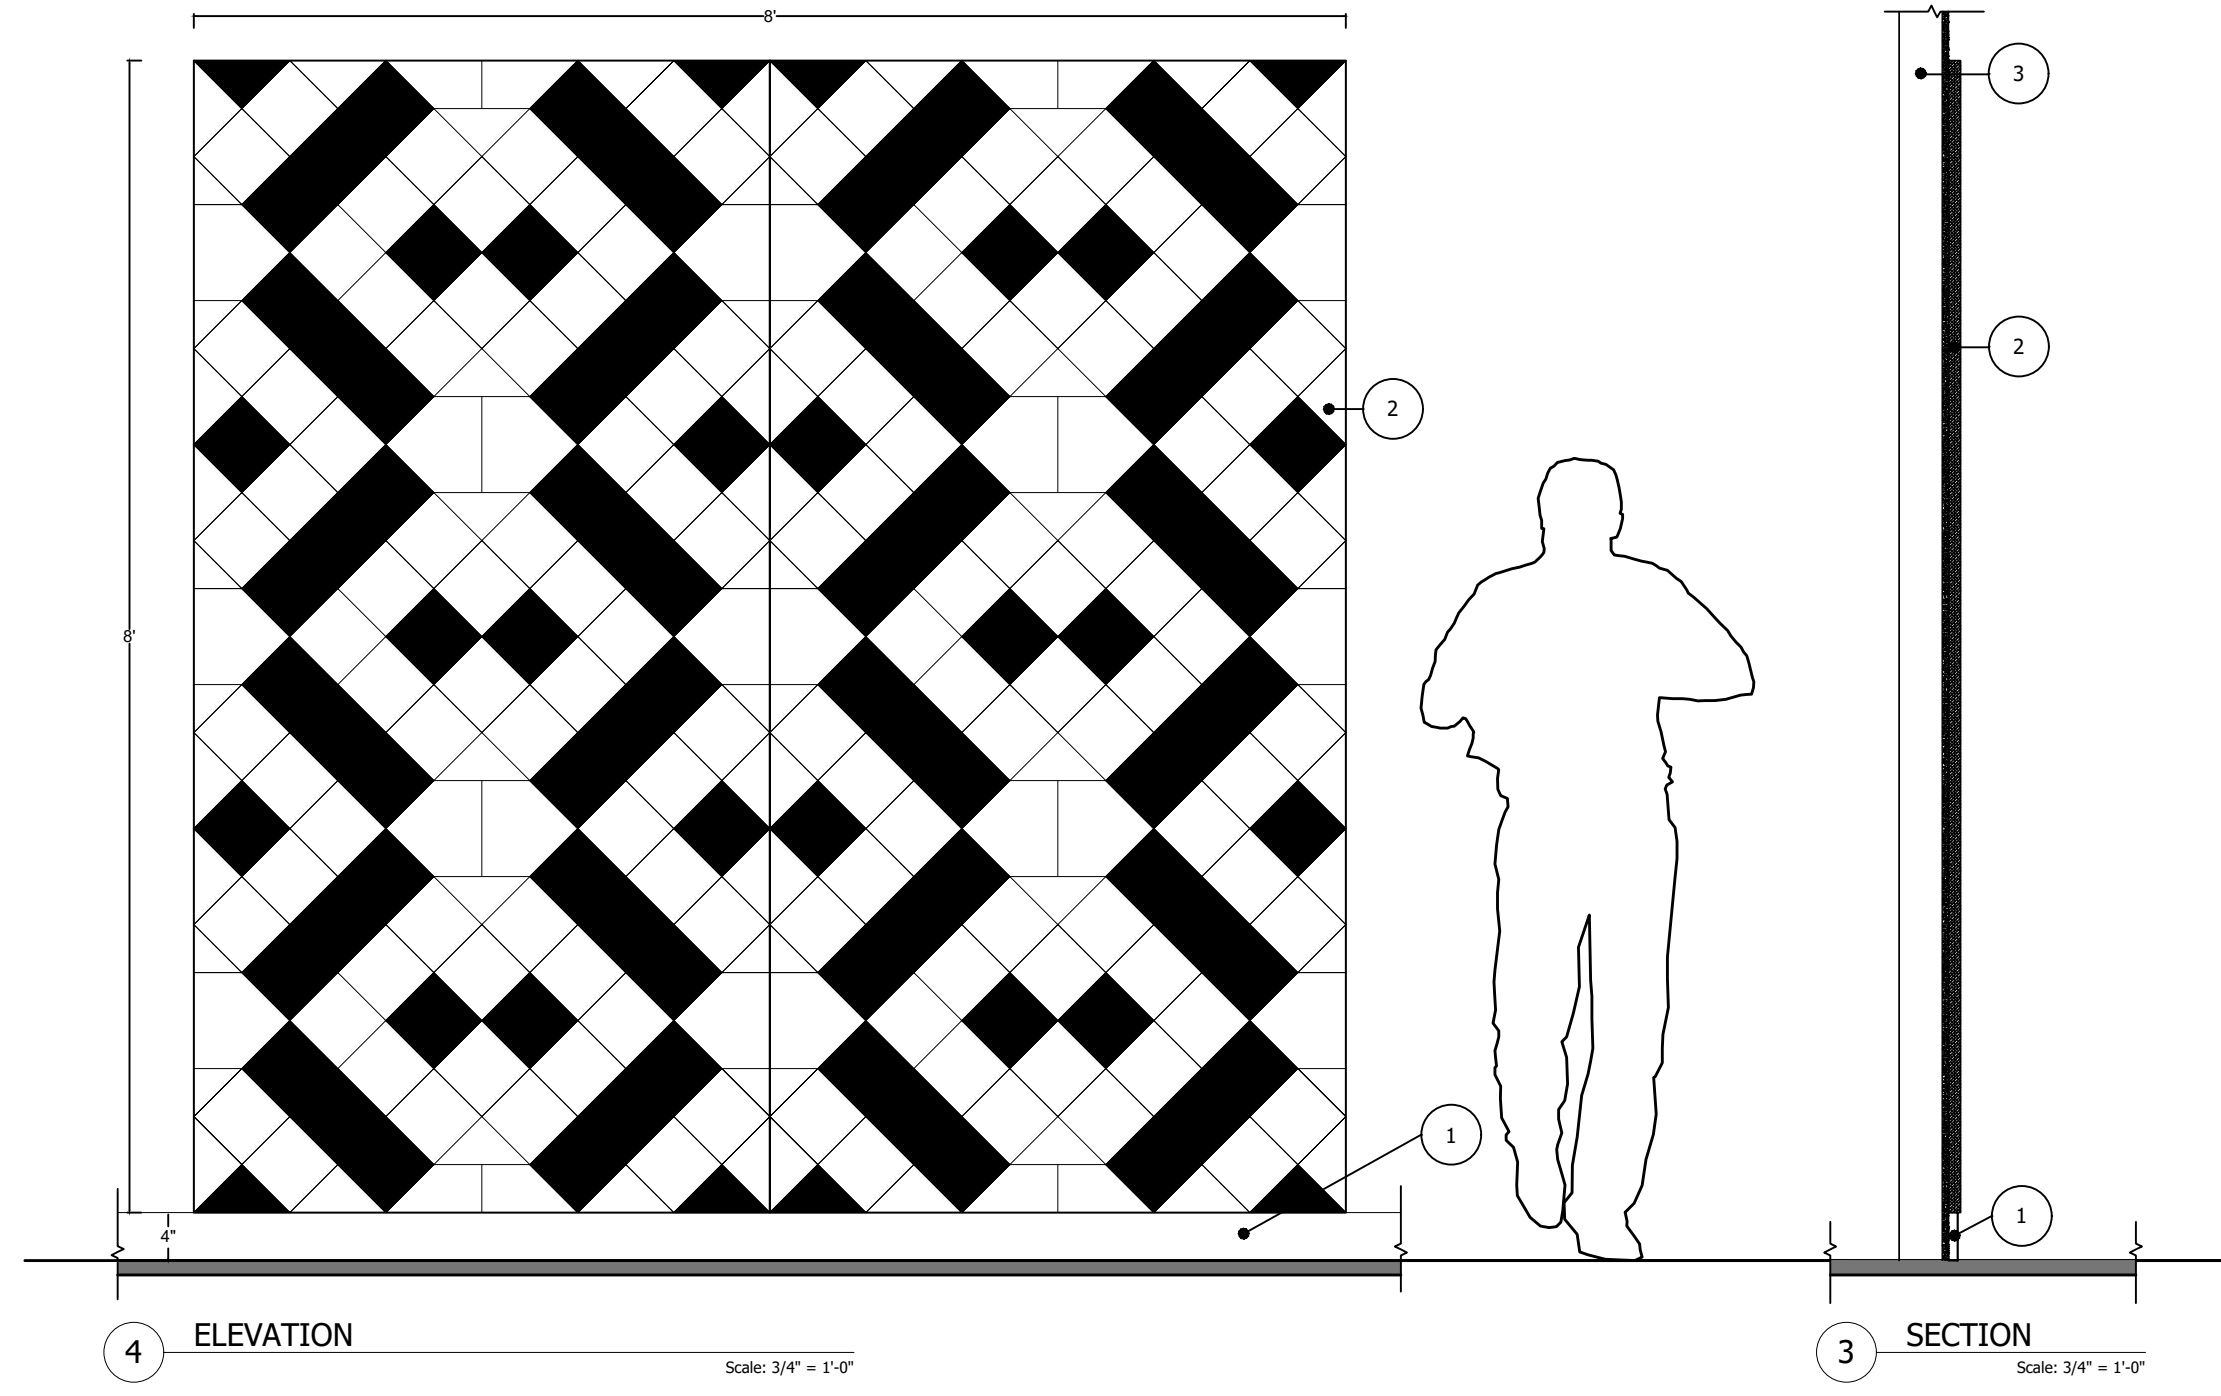

KEY

- 1 BASEBOARD BY OTHERS
- 2 POSHFELT® PANEL
- 3 EXISTING WALL ASSEMBLY

PROJECT POSHFELT® SKETCH
 ADDRESS:
 COMM. #:
 DATE: 24.10.18
 REVISED:
 DRAWN: MK CHECKED: PC

ID#PFCSKT4312
 CSI PANEL LAYOUT
 SCALE: SCALED FOR 11x17
 NOTE:

SHEET
1.1
 OF 1.1