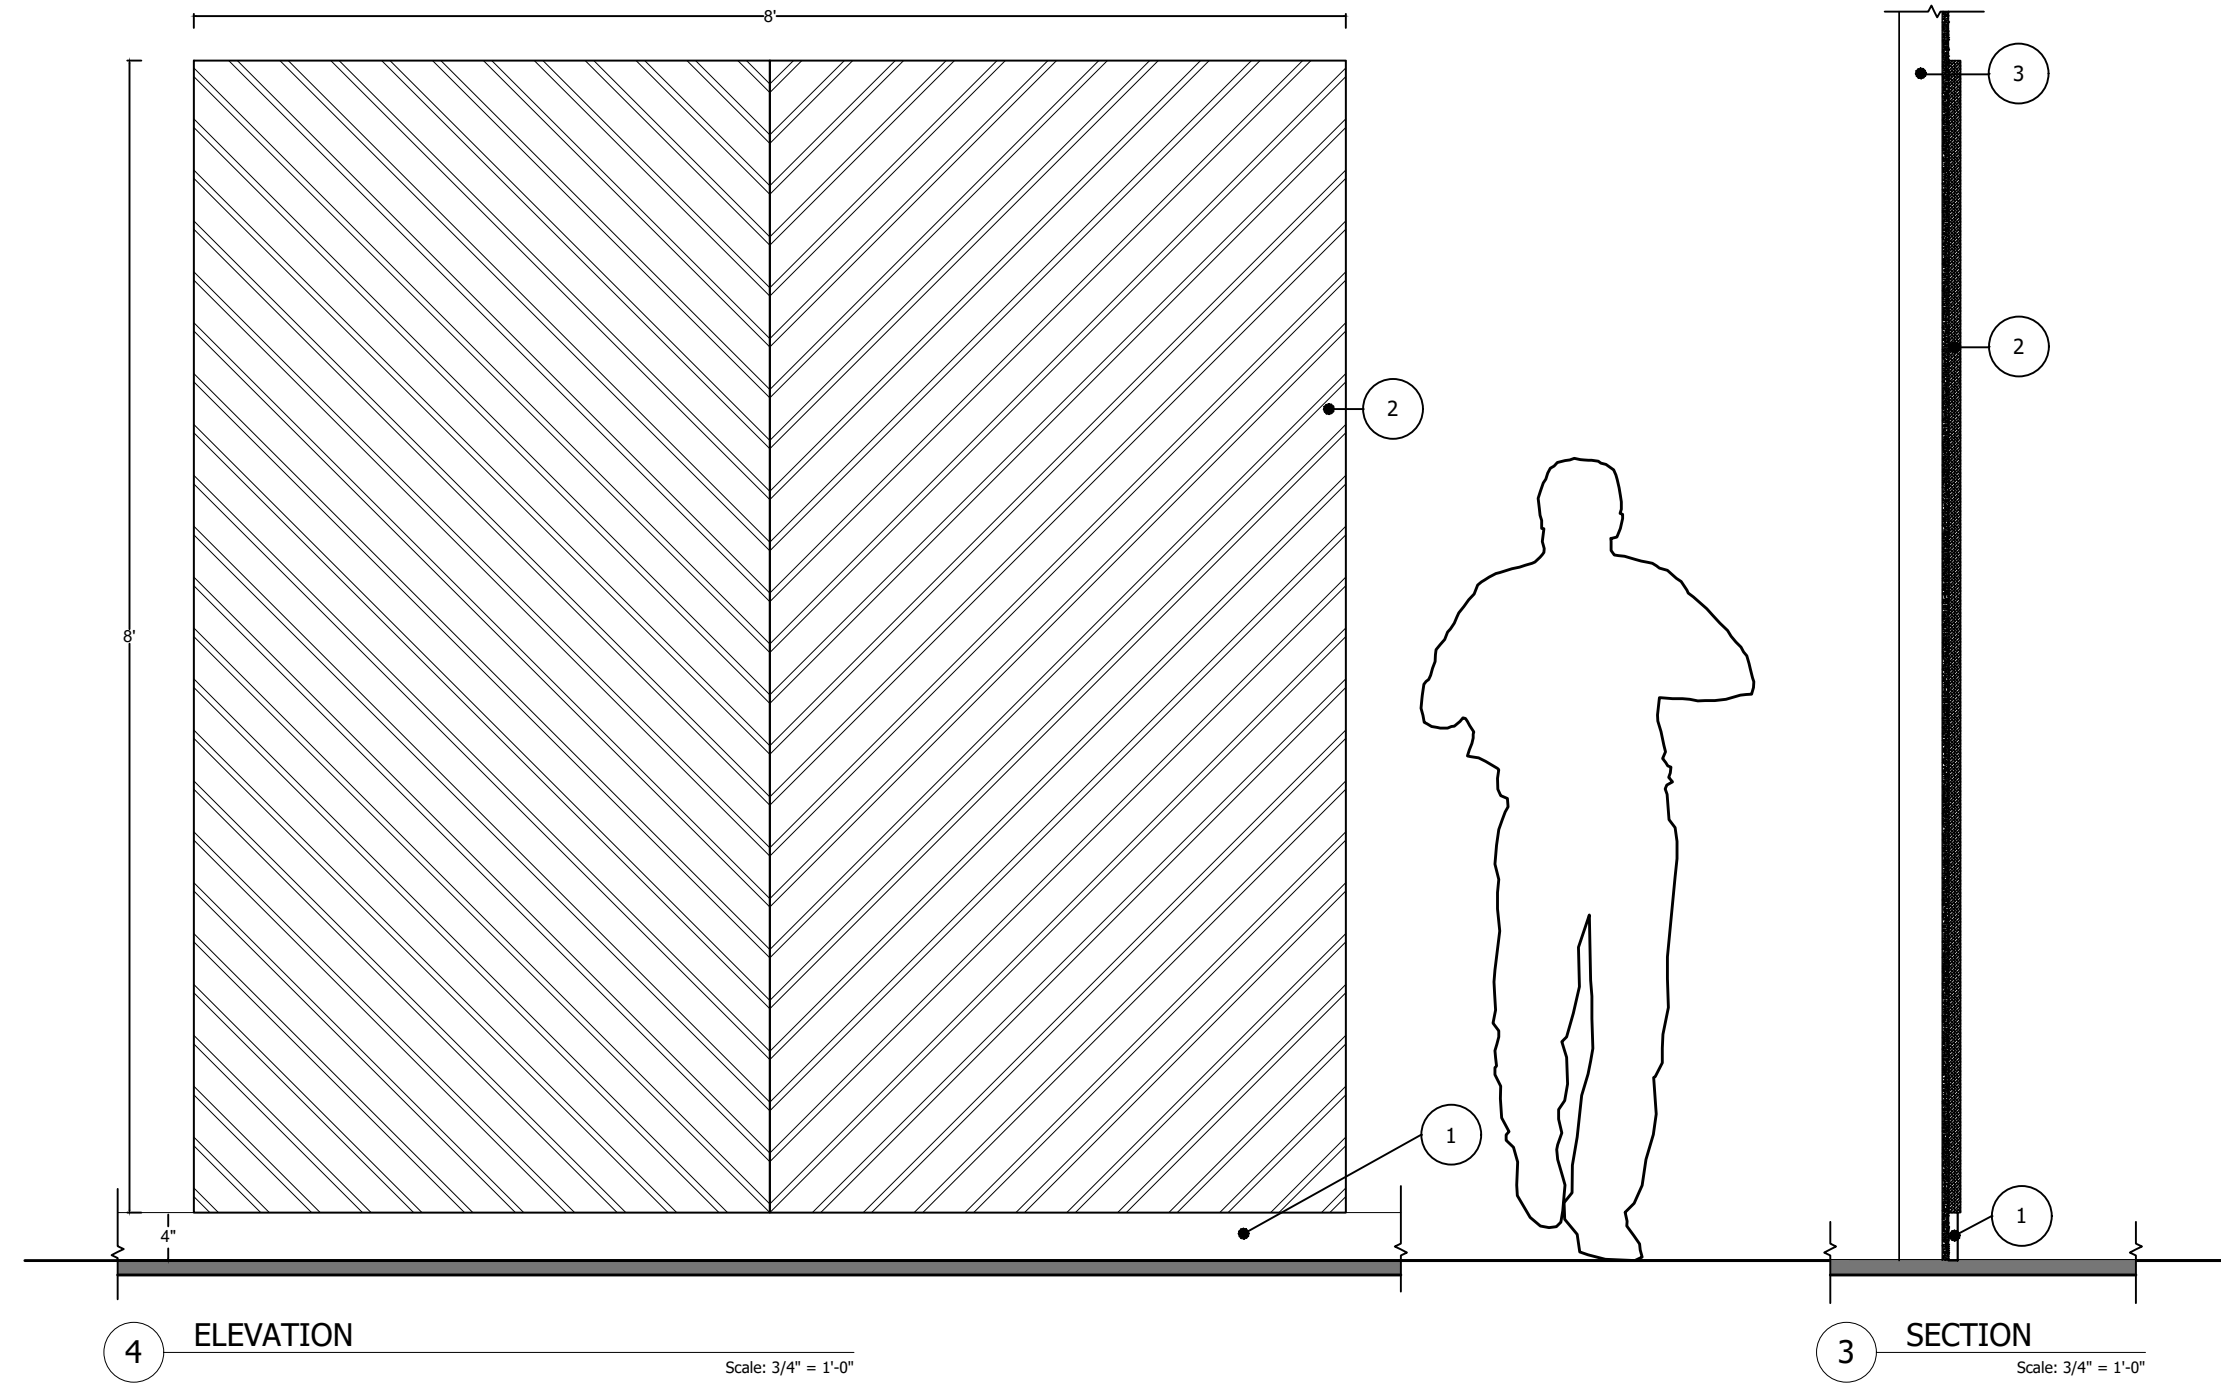

KEY

- 1 BASEBOARD BY OTHERS
- 2 POSHFELT® PANEL
- 3 EXISTING WALL ASSEMBLY

PROJECT POSHFELT® SKETCH
 ADDRESS:
 COMM. #:
 DATE: 24.10.18
 REVISED:
 DRAWN: MK CHECKED: PC

ID#PFCSKT4306
 CSI PANEL LAYOUT
 SCALE: SCALED FOR 11x17
 NOTE: