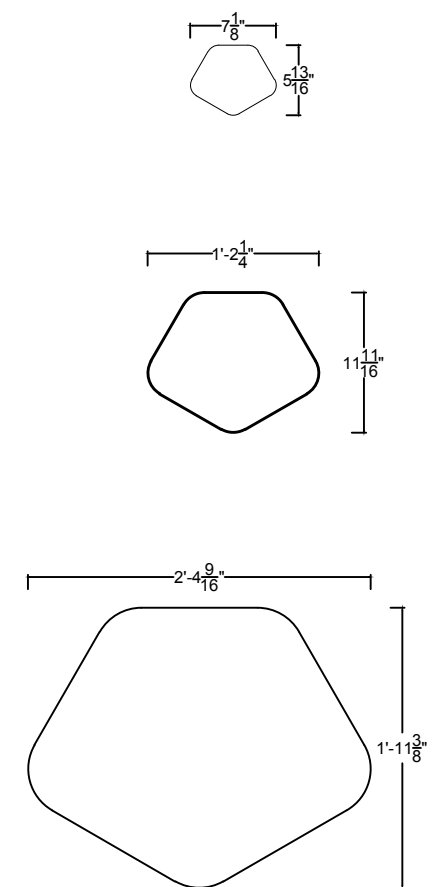

- KEY**
- 1 BASEBOARD BY OTHERS
 - 2 POSHFELT® PANEL
 - 3 EXISTING WALL ASSEMBLY

PROJECT POSHFELT® PLANAR
 ADDRESS:
 COMM. #: 24.10.18
 DATE:
 REVISED:
 DRAWN: MK CHECKED: PC

ID#PFCPLA2749
 CSI PANEL LAYOUT
 SCALE: SCALED FOR 11x17
 NOTE:

SHEET
1.1
 OF 1.1