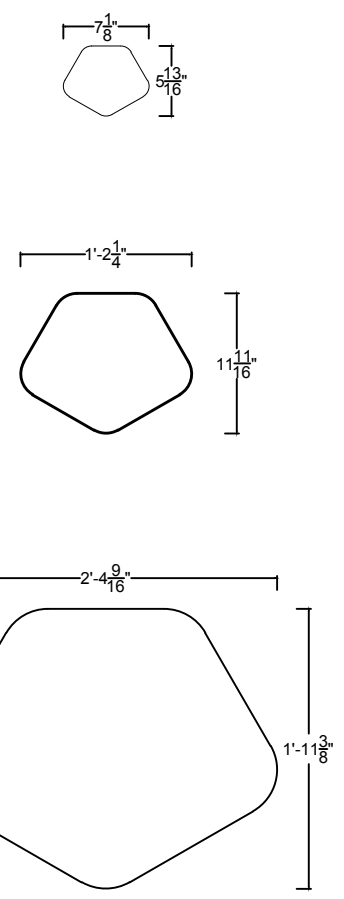

- KEY**
- 1 BASEBOARD BY OTHERS
  - 2 POSHFELT® PANEL
  - 3 EXISTING WALL ASSEMBLY

PROJECT POSHFELT® PLANAR  
 ADDRESS:  
 COMM. #: 24.10.18  
 DATE:  
 REVISED:  
 DRAWN: MK CHECKED: PC

ID#PFCPLA2748  
 CSI PANEL LAYOUT  
 SCALE: SCALED FOR 11x17  
 NOTE:

SHEET  
**1.1**  
 OF 1.1