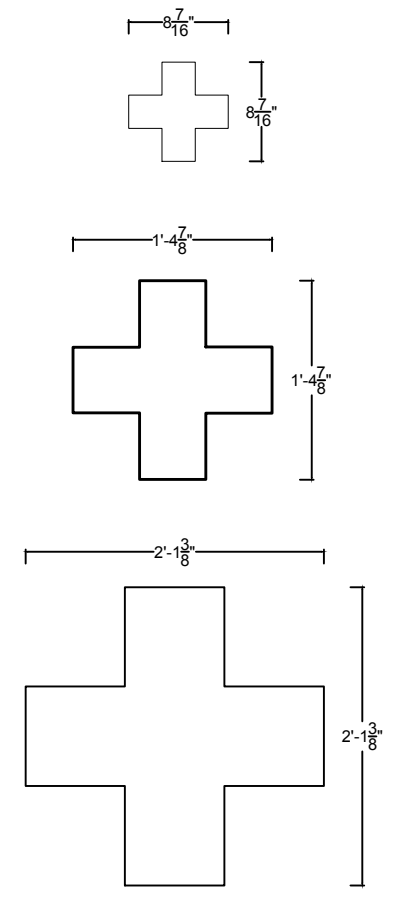

- KEY**
- 1 BASEBOARD BY OTHERS
 - 2 POSHFELT® PANEL
 - 3 EXISTING WALL ASSEMBLY

PROJECT POSHFELT® PLANAR
 ADDRESS:
 COMM. #:
 DATE: 24.10.18
 REVISED:
 DRAWN: MK CHECKED: PC

ID#PFCPLA2718
 CSI PANEL LAYOUT
 SCALE: SCALED FOR 11x17
 NOTE:

SHEET
1.1
 OF 1.1