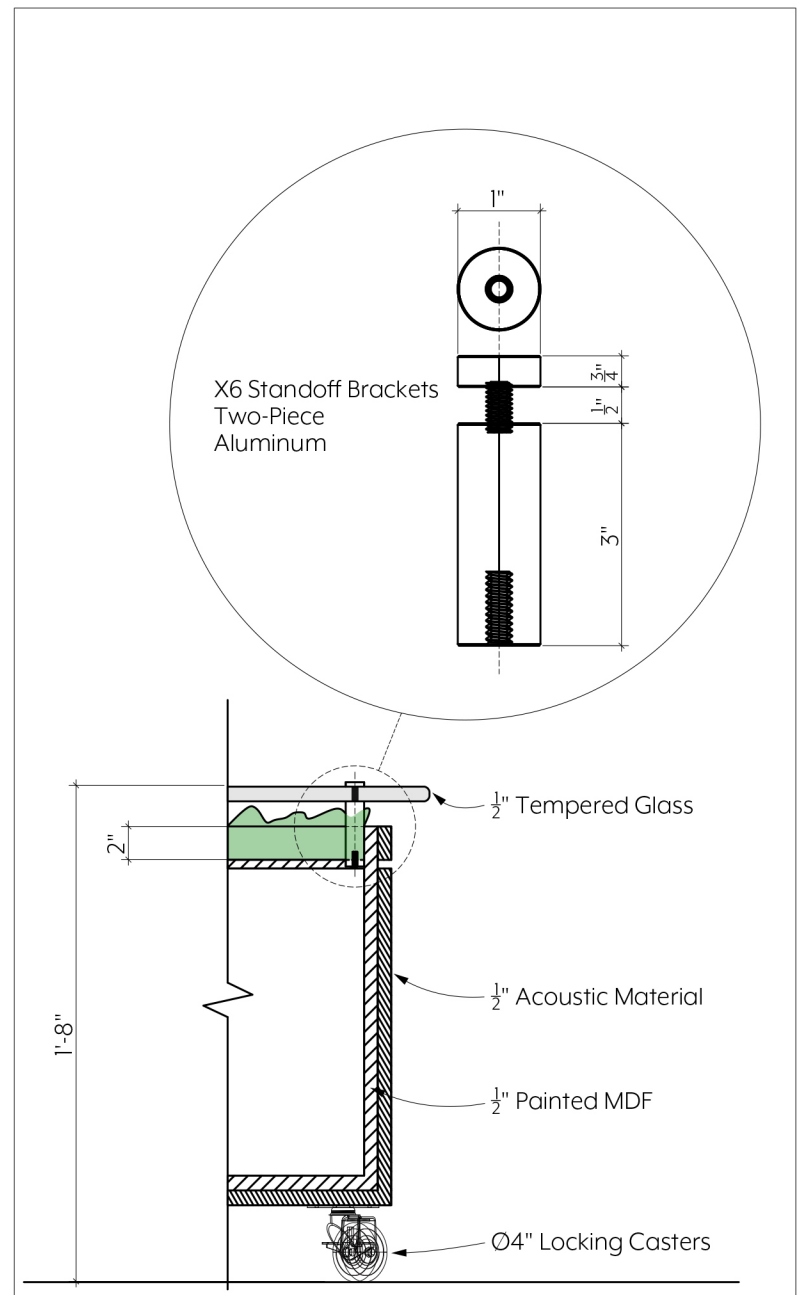

② TOP VIEW

① FRONT VIEW

CUSTOM SIZING AND THICKNESS AVAILABLE  
 CUSTOM COLORS AND DESIGNS AVAILABLE  
 MULTIPLE ATTACHMENT SYSTEM OPPORTUNITIES

④ A-1 SECTION VIEW

PROJECT: TERRARIUM TABLE

SCALED AS NOTED

ALL DIMENSIONS + / - 1/16"