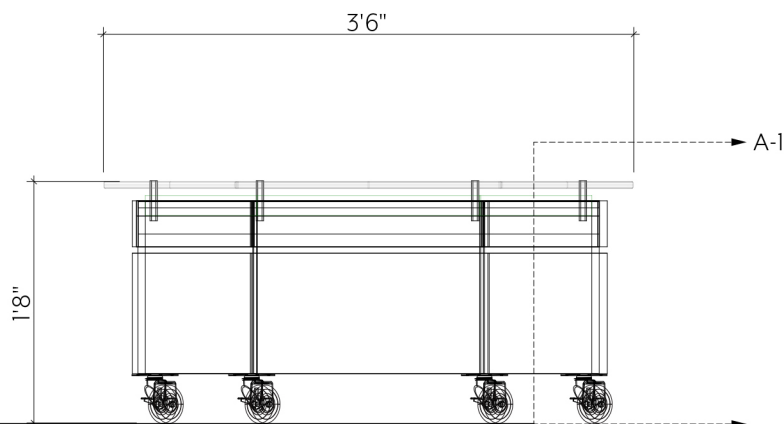

② TOP VIEW

① FRONT VIEW

CUSTOM SIZING AND THICKNESS AVAILABLE  
 CUSTOM COLORS AND DESIGNS AVAILABLE  
 MULTIPLE ATTACHMENT SYSTEM OPPORTUNITIES

④ A-1 SECTION VIEW

PROJECT: TERRARIUM TABLE

SCALED AS NOTED

ALL DIMENSIONS + / - 1/16"