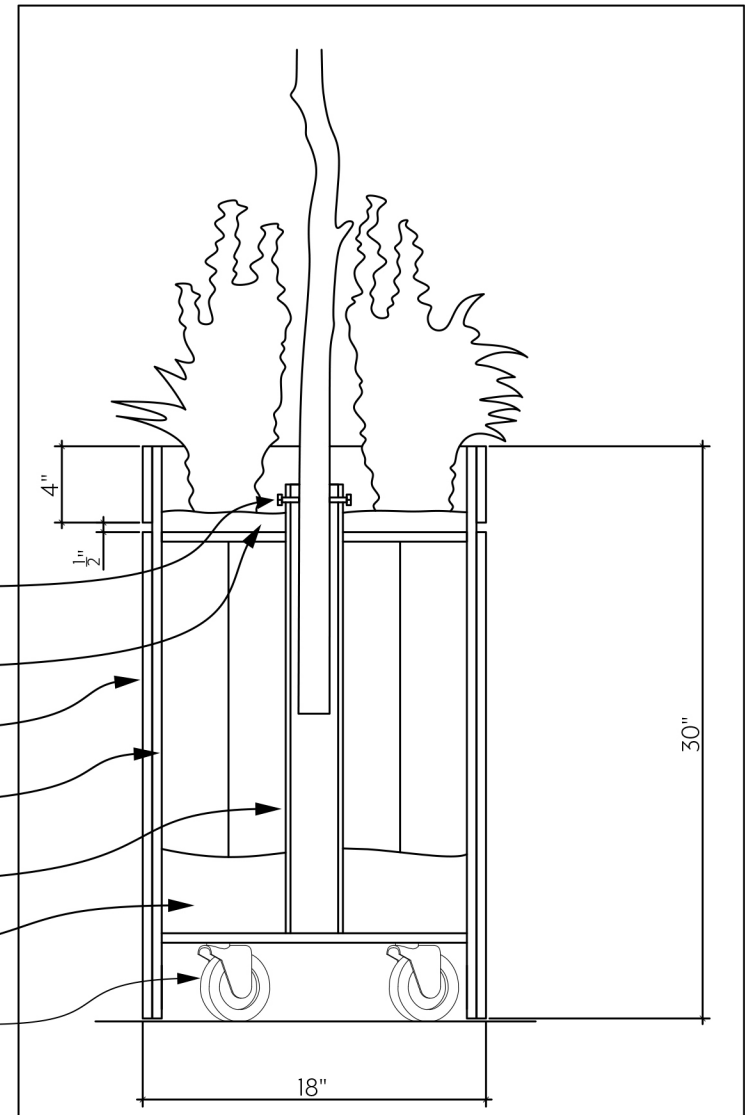

③ TOP VIEW

① FRONT VIEW

Threaded fasteners clamp trunk in place

Polyurethane foam

$\frac{1}{2}$ " acoustic material

$\frac{1}{2}$ " plywood

3" PVC pipe

Ballast

4, 4" rubber locking casters

$\frac{1}{4}$ " clearancer

② SECTION A-1

CUSTOM SIZING AND THICKNESS AVAILABLE
 CUSTOM COLORS AND DESIGNS AVAILABLE
 MULTIPLE ATTACHMENT SYSTEM OPPORTUNITIES

PROJECT: TREE PLANTER BOX

SCALED AS NOTED
 ALL DIMENSIONS $\pm \frac{1}{16}$

DATE: 07/09/2021
 PRODUCT ID: BIO-TRB-FS

SHEET
1.1
 OF 1.1