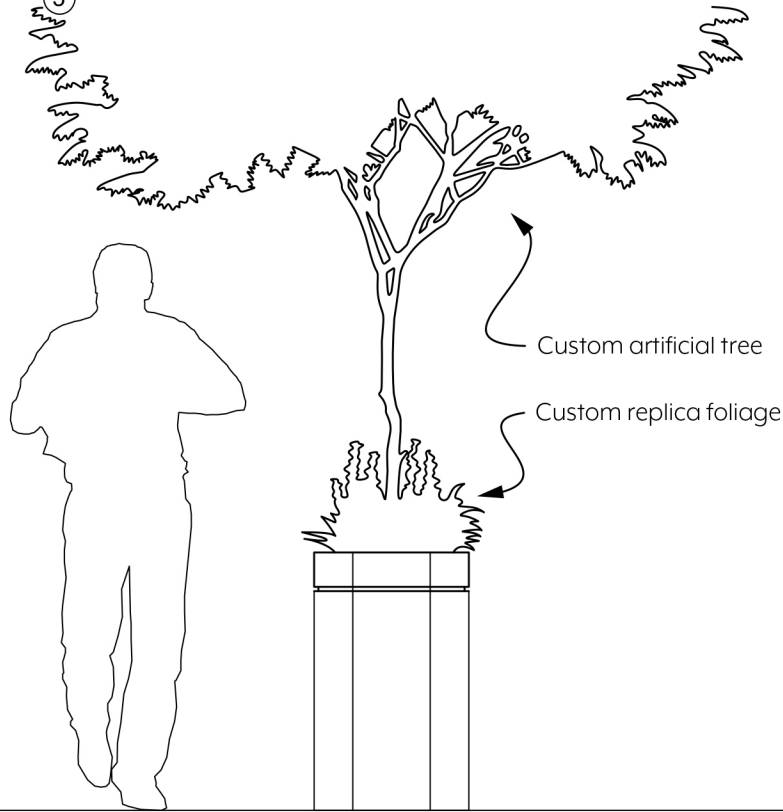

③ TOP VIEW

① FRONT VIEW

Threaded fasteners clamp trunk in place

Polyurethane foam

$\frac{1}{2}$ " acoustic material

$\frac{1}{2}$ " plywood

3" PVC pipe

Ballast

4, 4" rubber locking casters

$\frac{1}{4}$ " clearancer

② SECTION A-1

CUSTOM SIZING AND THICKNESS AVAILABLE
 CUSTOM COLORS AND DESIGNS AVAILABLE
 MULTIPLE ATTACHMENT SYSTEM OPPORTUNITIES

PROJECT: TREE PLANTER BOX

SCALED AS NOTED
 ALL DIMENSIONS $\pm \frac{1}{16}$

DATE: 07/09/2021
 PRODUCT ID: BIO-TRB-FS

SHEET
1.1
 OF 1.1