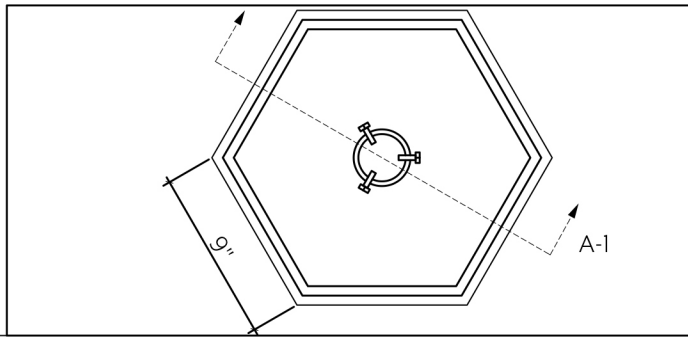

③ TOP VIEW

① FRONT VIEW

Threaded fasteners clamp trunk in place

Polyurethane foam

$\frac{1}{2}$ " acoustic material

$\frac{1}{2}$ " plywood

3" PVC pipe

Ballast

4, 4" rubber locking casters

$\frac{1}{4}$ " clearancer

② SECTION A-1

CUSTOM SIZING AND THICKNESS AVAILABLE
 CUSTOM COLORS AND DESIGNS AVAILABLE
 MULTIPLE ATTACHMENT SYSTEM OPPORTUNITIES

PROJECT: TREE PLANTER BOX

SCALED AS NOTED
 ALL DIMENSIONS $\pm \frac{1}{16}$

DATE: 07/09/2021
 PRODUCT ID: BIO-TRB-FS

SHEET
1.1
 OF 1.1