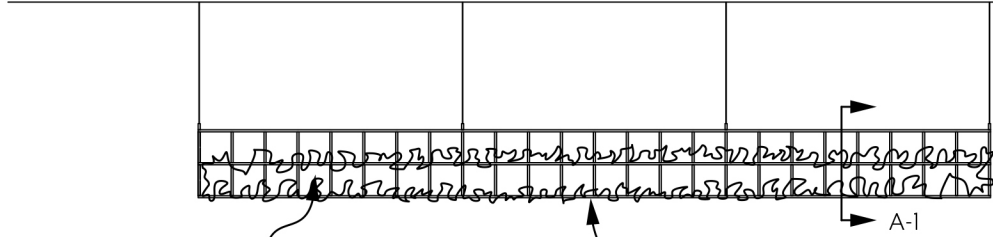

③ TOP VIEW

① FRONT VIEW

Ceiling

② SECTION A-1

CUSTOM SIZING AND THICKNESS AVAILABLE
 CUSTOM COLORS AND DESIGNS AVAILABLE
 MULTIPLE ATTACHMENT SYSTEM OPPORTUNITIES

	PROJECT: PLANT SCREEN VERANDA	SCALED AS NOTED ALL DIMENSIONS + / - 1/16"	DATE: 07/09/2021 PRODUCT ID: BIO-PSV-SP	SHEET 1.1 OF 1.1
---	-------------------------------	---	--	-------------------------------