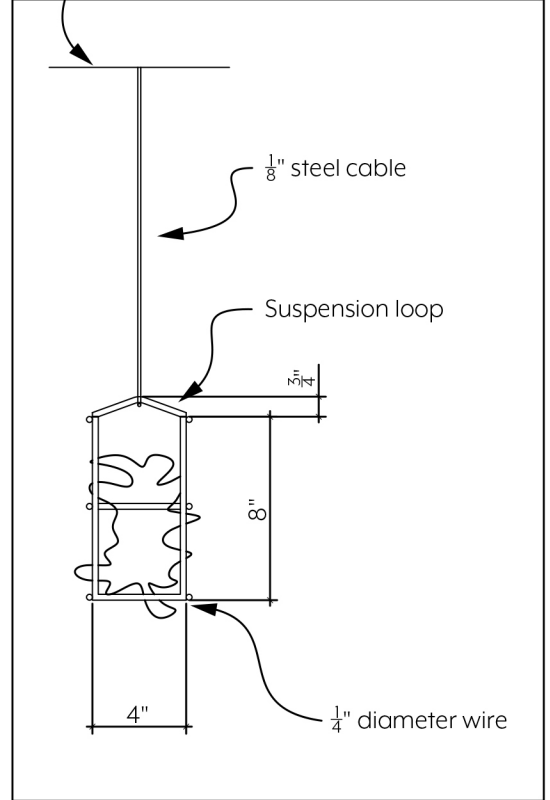

③ TOP VIEW

① FRONT VIEW

Ceiling

② SECTION A-1

CUSTOM SIZING AND THICKNESS AVAILABLE
 CUSTOM COLORS AND DESIGNS AVAILABLE
 MULTIPLE ATTACHMENT SYSTEM OPPORTUNITIES

	PROJECT: PLANT SCREEN VERANDA	SCALED AS NOTED ALL DIMENSIONS + / - 1/16"	DATE: 07/09/2021 PRODUCT ID: BIO-PSV-SP	SHEET 1.1 OF 1.1
---	-------------------------------	---	--	-------------------------------