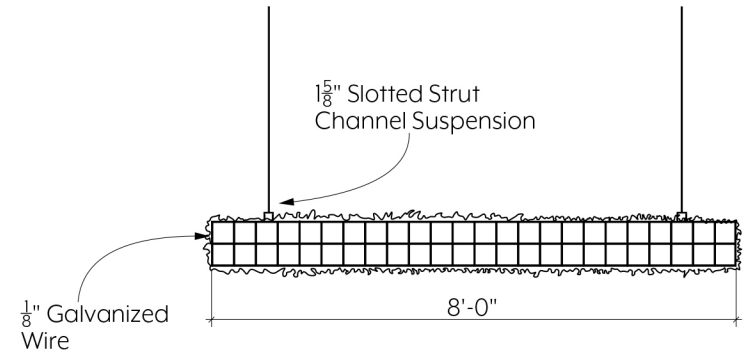

③ TOP VIEW

④ DETAIL A1

① FRONT VIEW

② SIDE VIEW

CUSTOM SIZING AND THICKNESS AVAILABLE  
 CUSTOM COLORS AND DESIGNS AVAILABLE  
 MULTIPLE ATTACHMENT SYSTEM OPPORTUNITIES

	PROJECT: PLANT SCREEN BAFFLES	SCALED AS NOTED  ALL DIMENSIONS + / - $\frac{1}{16}$	DATE: 07/08/2021 PRODUCT ID: BIO-PSB-SP	SHEET <b>1.1</b> OF 1.1
---	-------------------------------	--	--	-------------------------------