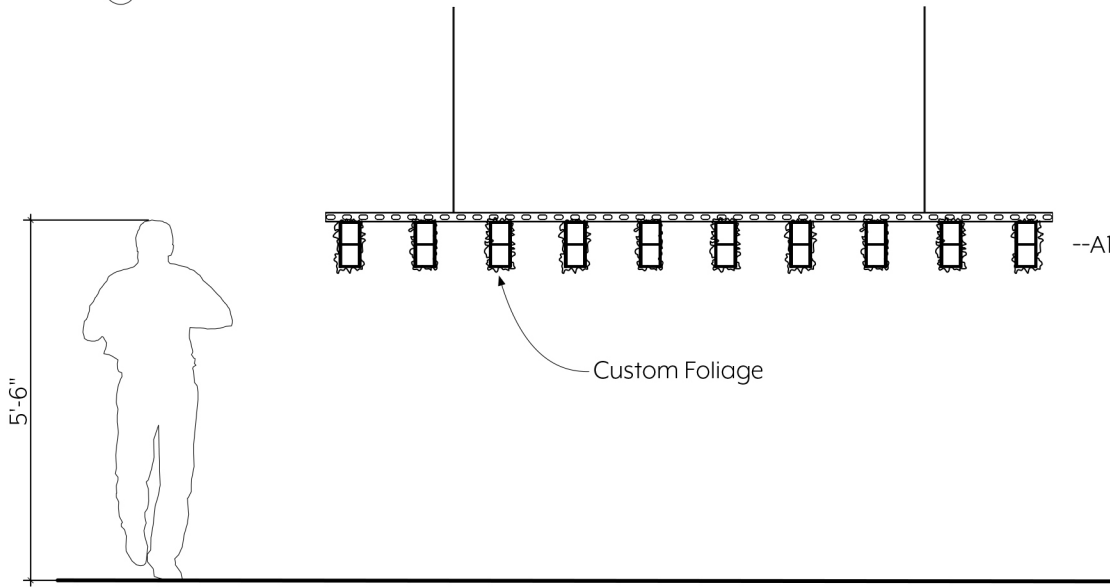

③ TOP VIEW

④ DETAIL A1

① FRONT VIEW

② SIDE VIEW

CUSTOM SIZING AND THICKNESS AVAILABLE  
 CUSTOM COLORS AND DESIGNS AVAILABLE  
 MULTIPLE ATTACHMENT SYSTEM OPPORTUNITIES

	PROJECT: PLANT SCREEN BAFFLES	SCALED AS NOTED  ALL DIMENSIONS + / - $\frac{1}{16}$	DATE: 07/08/2021 PRODUCT ID: BIO-PSB-SP	SHEET <b>1.1</b> OF 1.1
---	-------------------------------	--	--	-------------------------------