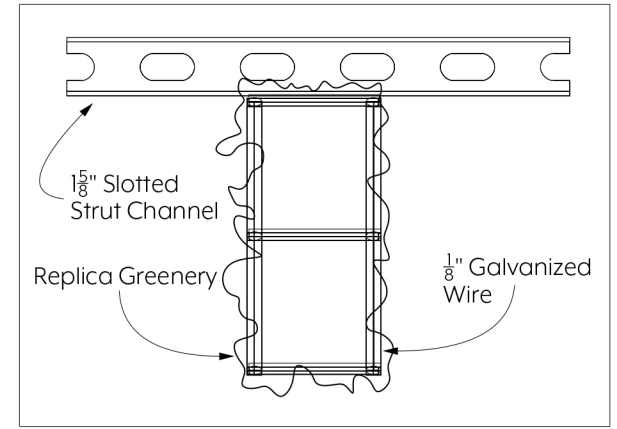

③ TOP VIEW

④ DETAIL A1

① FRONT VIEW

② SIDE VIEW

CUSTOM SIZING AND THICKNESS AVAILABLE  
 CUSTOM COLORS AND DESIGNS AVAILABLE  
 MULTIPLE ATTACHMENT SYSTEM OPPORTUNITIES

	PROJECT: PLANT SCREEN BAFFLES	SCALED AS NOTED  ALL DIMENSIONS + / - $\frac{1}{16}$	DATE: 07/08/2021 PRODUCT ID: BIO-PSB-SP	SHEET <b>1.1</b> OF 1.1
---	-------------------------------	--	--	-------------------------------