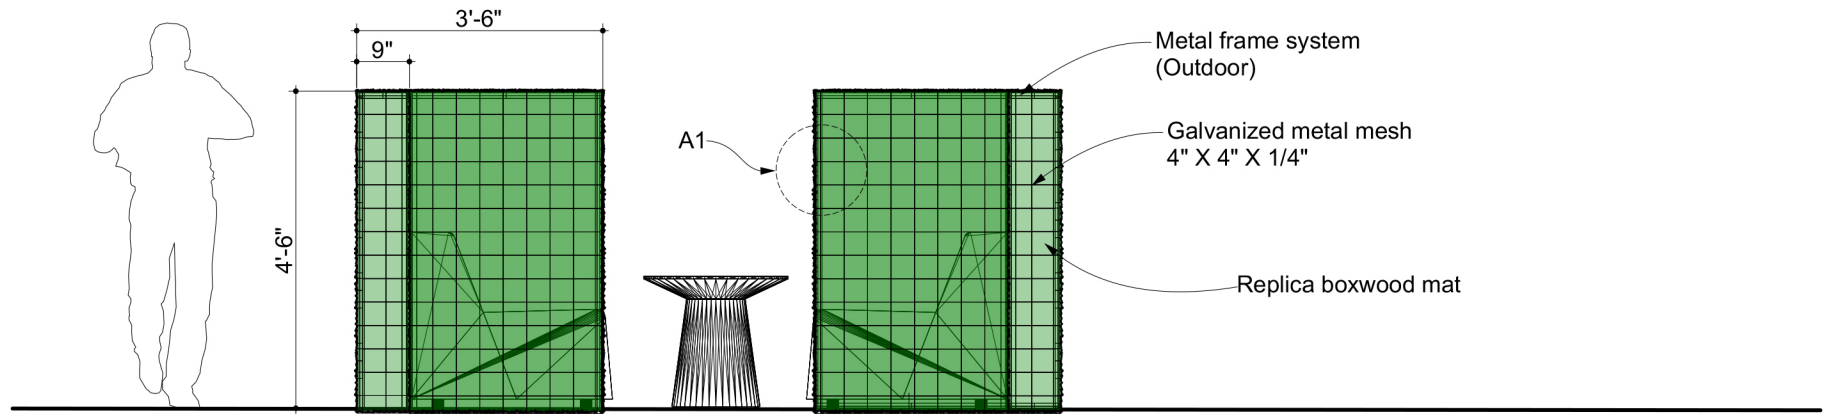

③ TOP VIEW

④ DETAIL A1

① FRONT VIEW

② SIDE VIEW

CUSTOM SIZING AND THICKNESS AVAILABLE
 CUSTOM COLORS AND DESIGNS AVAILABLE
 MULTIPLE ATTACHMENT SYSTEM OPPORTUNITIES

PROJECT: Folding Hedge Screen

SCALED AS NOTED

ALL DIMENSIONS $\pm \frac{1}{16}$

DATE: 07/14/2021
 PRODUCT ID: BIO-FHS-FS

SHEET
1.1
 OF 1.1