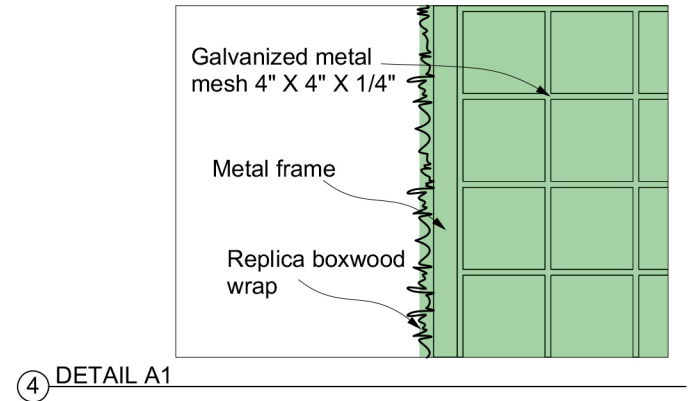

③ TOP VIEW

④ DETAIL A1

① FRONT VIEW

② SIDE VIEW

CUSTOM SIZING AND THICKNESS AVAILABLE
 CUSTOM COLORS AND DESIGNS AVAILABLE
 MULTIPLE ATTACHMENT SYSTEM OPPORTUNITIES

PROJECT: Folding Hedge Screen

SCALED AS NOTED

ALL DIMENSIONS $\pm \frac{1}{16}$

DATE: 07/14/2021
 PRODUCT ID: BIO-FHS-FS

SHEET
1.1
 OF 1.1