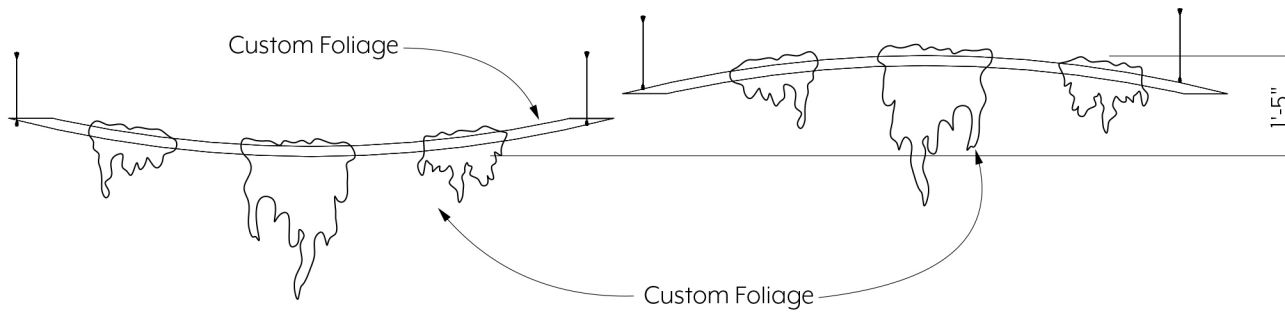

③ TOP VIEW

① FRONT VIEW

② PERSPECTIVE VIEW

CUSTOM SIZING AND THICKNESS AVAILABLE
 CUSTOM COLORS AND DESIGNS AVAILABLE
 MULTIPLE ATTACHMENT SYSTEM OPPORTUNITIES

	PROJECT: BREEZE GARDEN	SCALED AS NOTED ALL DIMENSIONS + / - 1/16	DATE: 07/08/2021 PRODUCT ID: BIO-BGN-SP	SHEET 1.1 OF 1.1
---	------------------------	--	--	-------------------------------