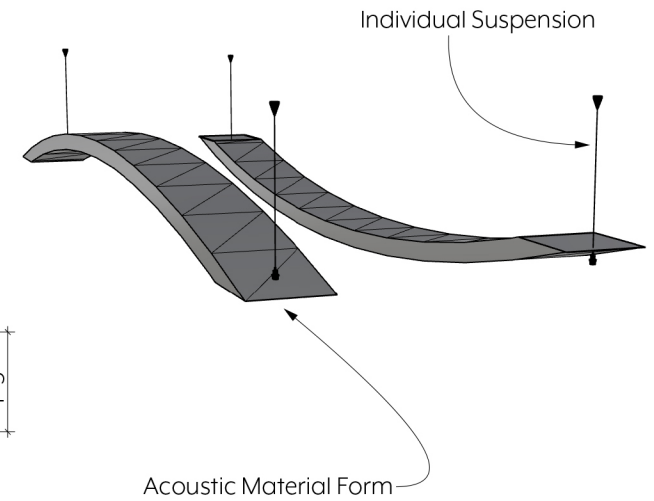

③ TOP VIEW

① FRONT VIEW

② PERSPECTIVE VIEW

CUSTOM SIZING AND THICKNESS AVAILABLE
 CUSTOM COLORS AND DESIGNS AVAILABLE
 MULTIPLE ATTACHMENT SYSTEM OPPORTUNITIES

	PROJECT: BREEZE GARDEN	SCALED AS NOTED ALL DIMENSIONS + / - 1/16	DATE: 07/08/2021 PRODUCT ID: BIO-BGN-SP	SHEET 1.1 OF 1.1
---	------------------------	--	--	-------------------------------