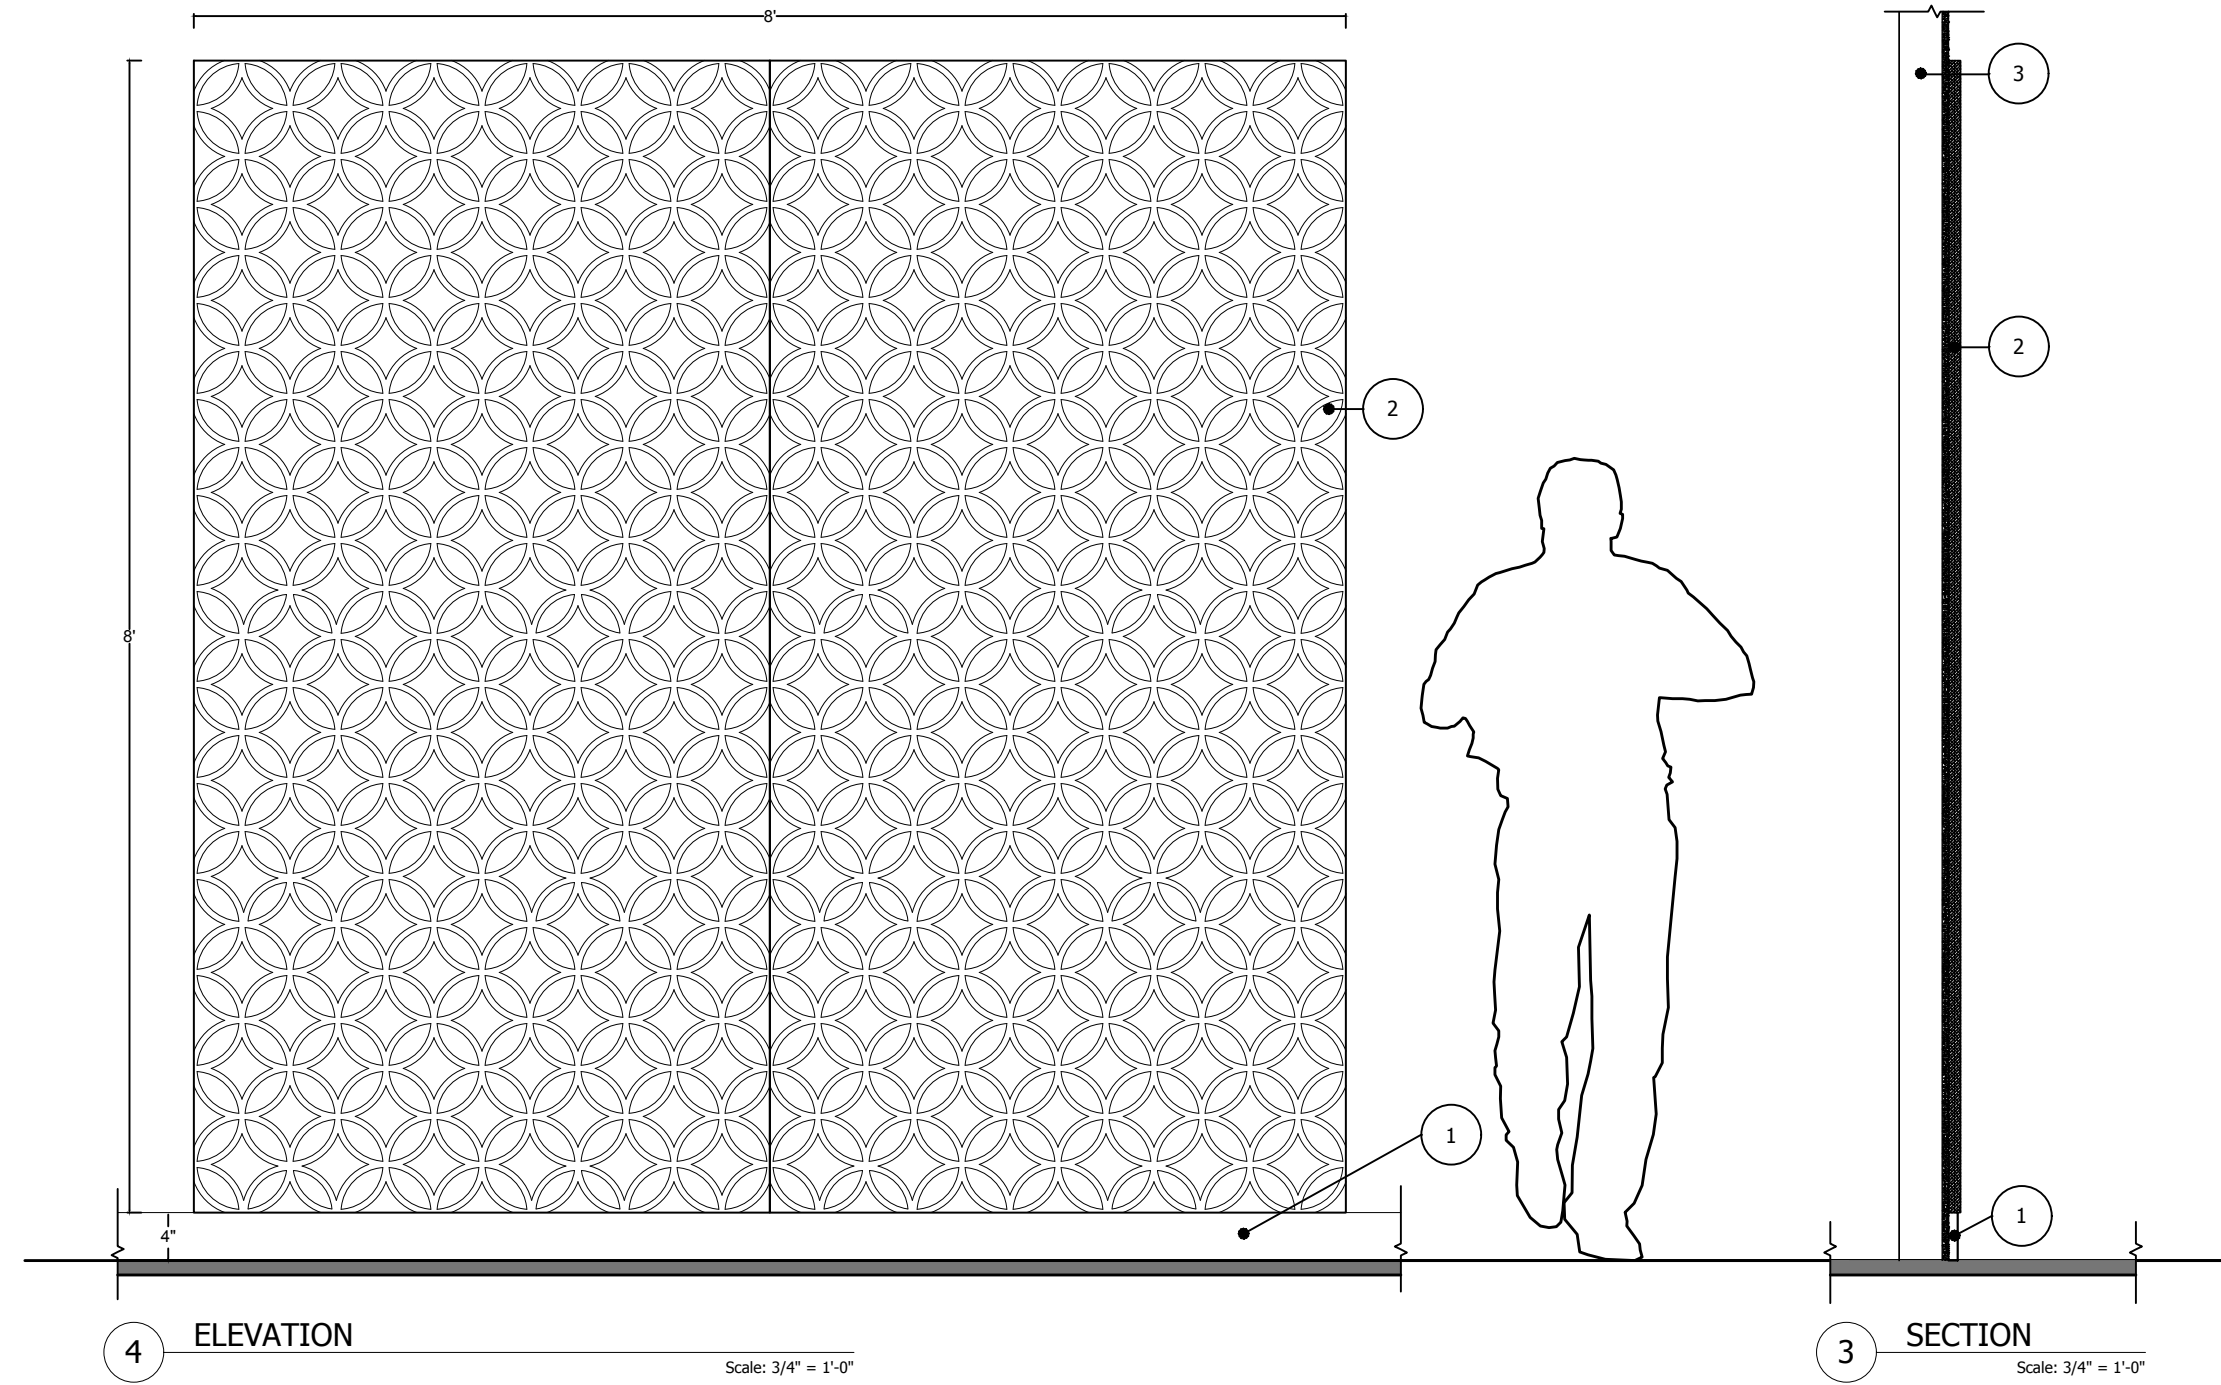

KEY

- 1 BASEBOARD BY OTHERS
- 2 SOUNDCORE® PANEL
- 3 EXISTING WALL ASSEMBLY

PROJECT
ADDRESS:
COMM. #:
DATE: 24.10.18
REVISED:
DRAWN: MK CHECKED: PC

SCCTRA2205
CSI PANEL LAYOUT
SCALE: SCALED FOR 11x17
NOTE: