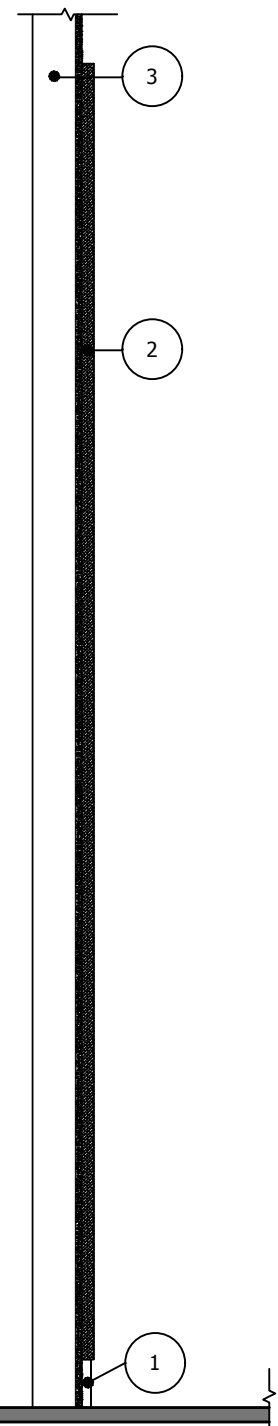

4 ELEVATION Scale: 3/4" = 1'-0"

3 SECTION Scale: 3/4" = 1'-0"

2 48" x 24" Scale: 3/4" = 1'-0"

1 24" x 24" Scale: 3/4" = 1'-0"

- KEY
- 1 BASEBOARD BY OTHERS
 - 2 SOUNDCORE® PANEL
 - 3 EXISTING WALL ASSEMBLY

PROJECT ADDRESS:
 COMM. #: 24.10.18
 DATE: 24.10.18
 REVISED:
 DRAWN: MK CHECKED: PC

CSI PANEL LAYOUT
 SCALE: SCALED FOR 11x17
 NOTE: