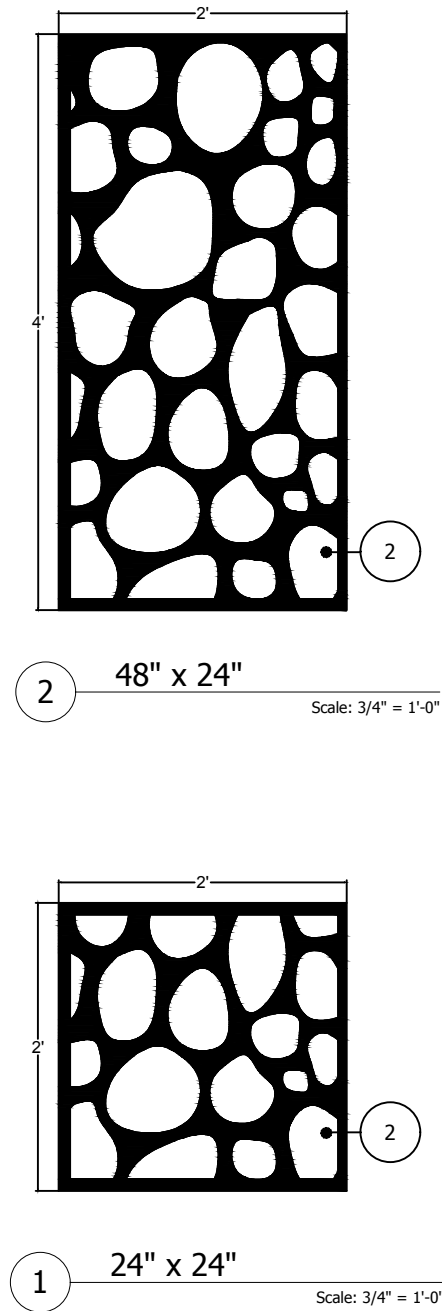

4

ELEVATION

Scale: 3/4" = 1'-0"

3

SECTION

Scale: 3/4" = 1'-0"

2

48" x 24"

Scale: 3/4" = 1'-0"

1

24" x 24"

Scale: 3/4" = 1'-0"

KEY

- 1 BASEBOARD BY OTHERS
- 2 SOUNDCORE® PANEL
- 3 EXISTING WALL ASSEMBLY

PROJECT ADDRESS:
 COMM. #: 24.10.18
 DATE: 24.10.18
 REVISED:
 DRAWN: MK CHECKED: PC

CSI PANEL LAYOUT
 SCALE: SCALED FOR 11x17
 NOTE:

SHEET
 1.1
 OF 1.1