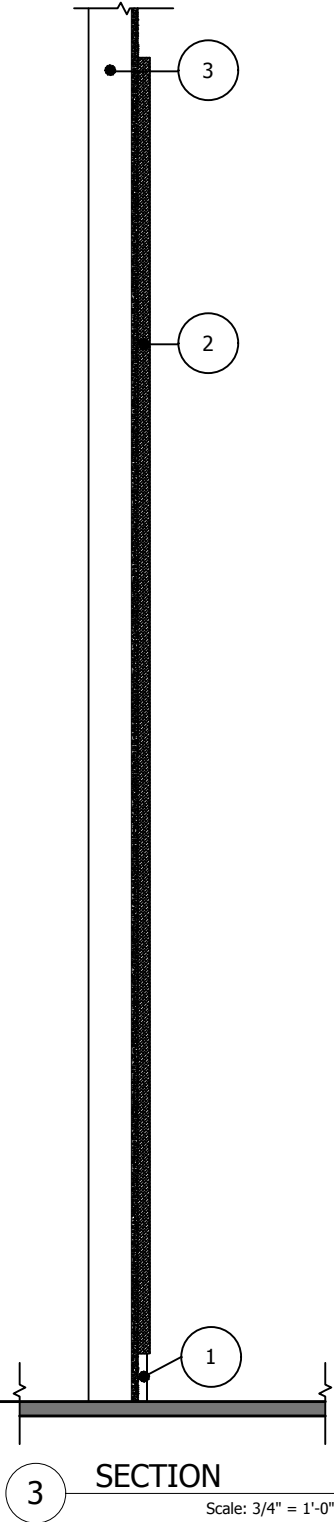

4

ELEVATION

Scale: 3/4" = 1'-0"

3

SECTION

Scale: 3/4" = 1'-0"

2

48" x 24"

Scale: 3/4" = 1'-0"

1

24" x 24"

Scale: 3/4" = 1'-0"

KEY

- 1 BASEBOARD BY OTHERS
- 2 SOUNDCORE® PANEL
- 3 EXISTING WALL ASSEMBLY

PROJECT ADDRESS:
 COMM. #: 24.10.18
 DATE: 24.10.18
 REVISED:
 DRAWN: MK CHECKED: PC

CSI PANEL LAYOUT
 SCALE: SCALED FOR 11x17
 NOTE:

SHEET
 1.1
 OF 1.1