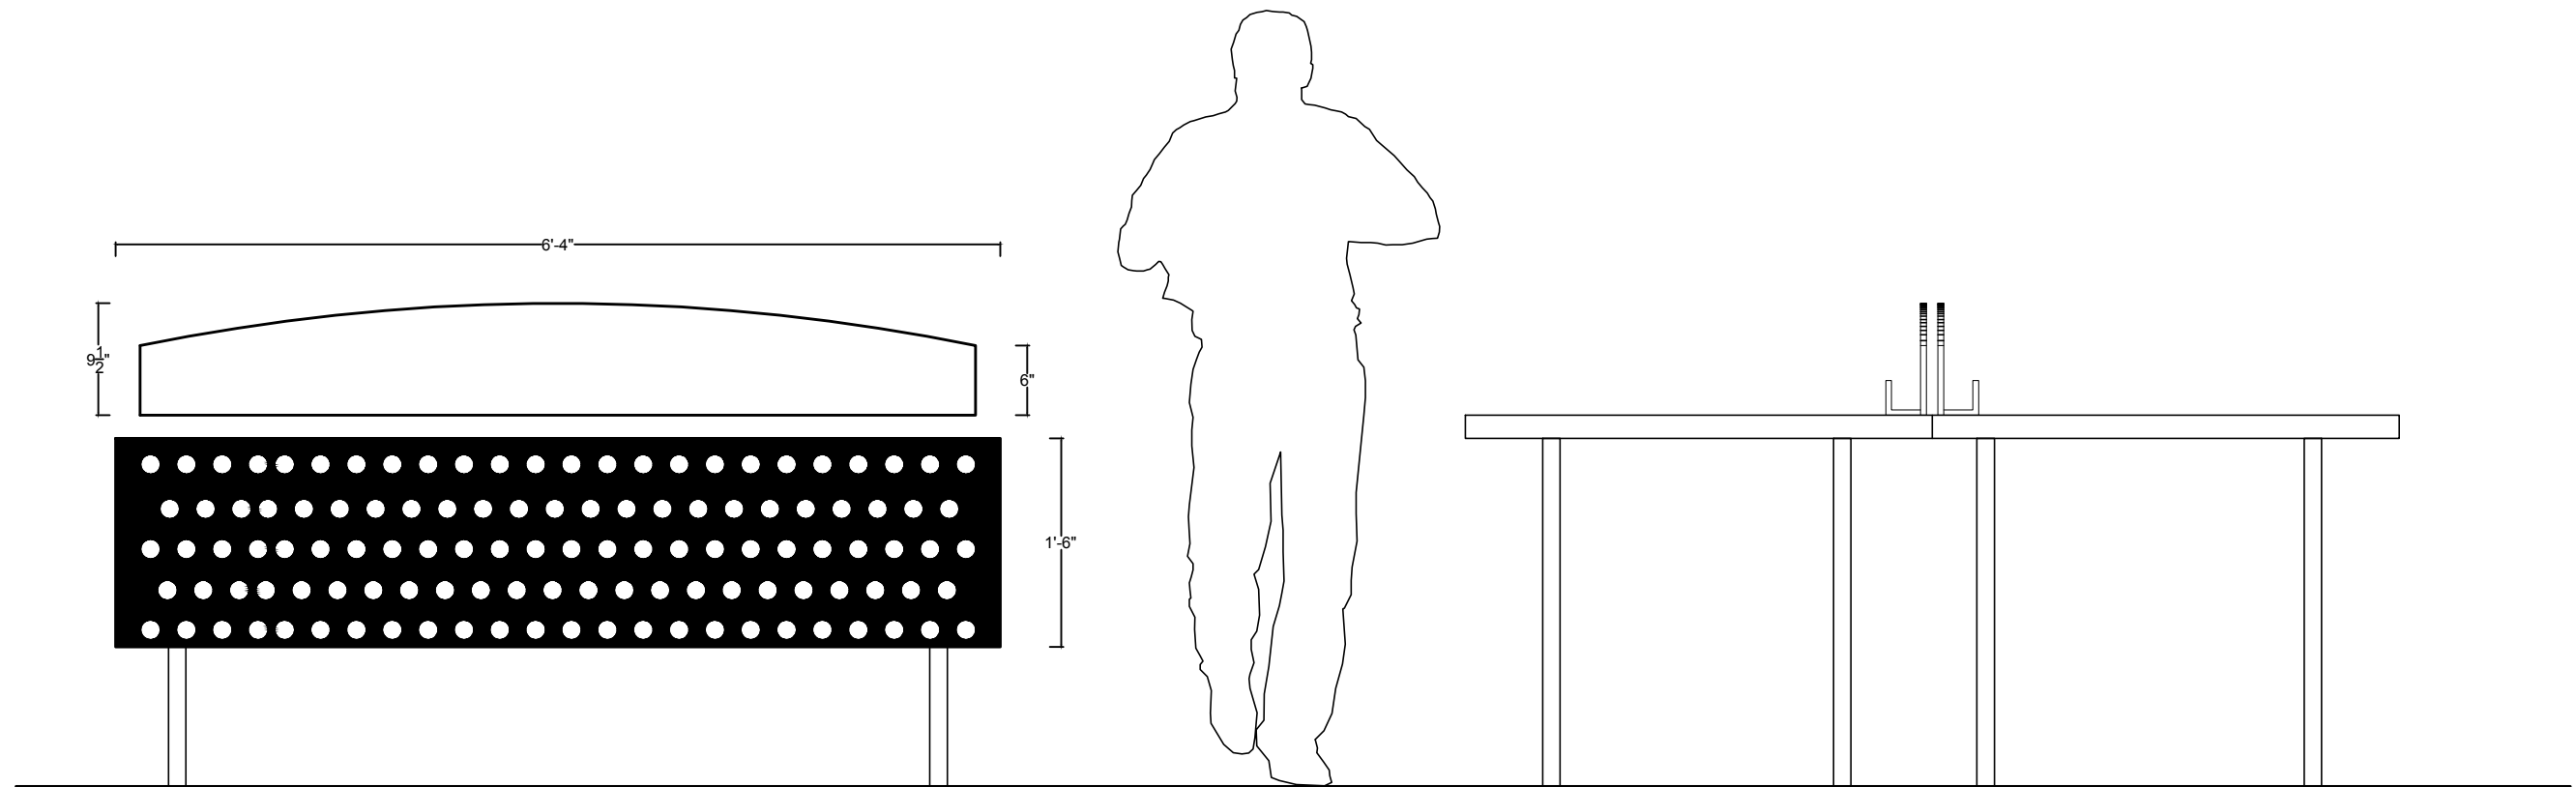

NOTES

- FREESTANDING COMPONENT
- SOUNDCORE® PANEL 12mm and 24mm
- FOR ADD-ON COMPONENTS REFER TO DESKMATE BROCHURE

3 DESKMATE ELEVATION

Scale: 3/4" = 1'-0"

PROJECT DESKMATE DOUBLE LAYER
 ADDRESS:
 COMM. #:
 DATE: 24.10.18
 REVISED:
 DRAWN: MK CHECKED: PC

SCCDES905
 CSI PANEL LAYOUT
 SCALE: SCALED FOR 11x17
 NOTE:

SHEET
 1.1
 OF 1.1