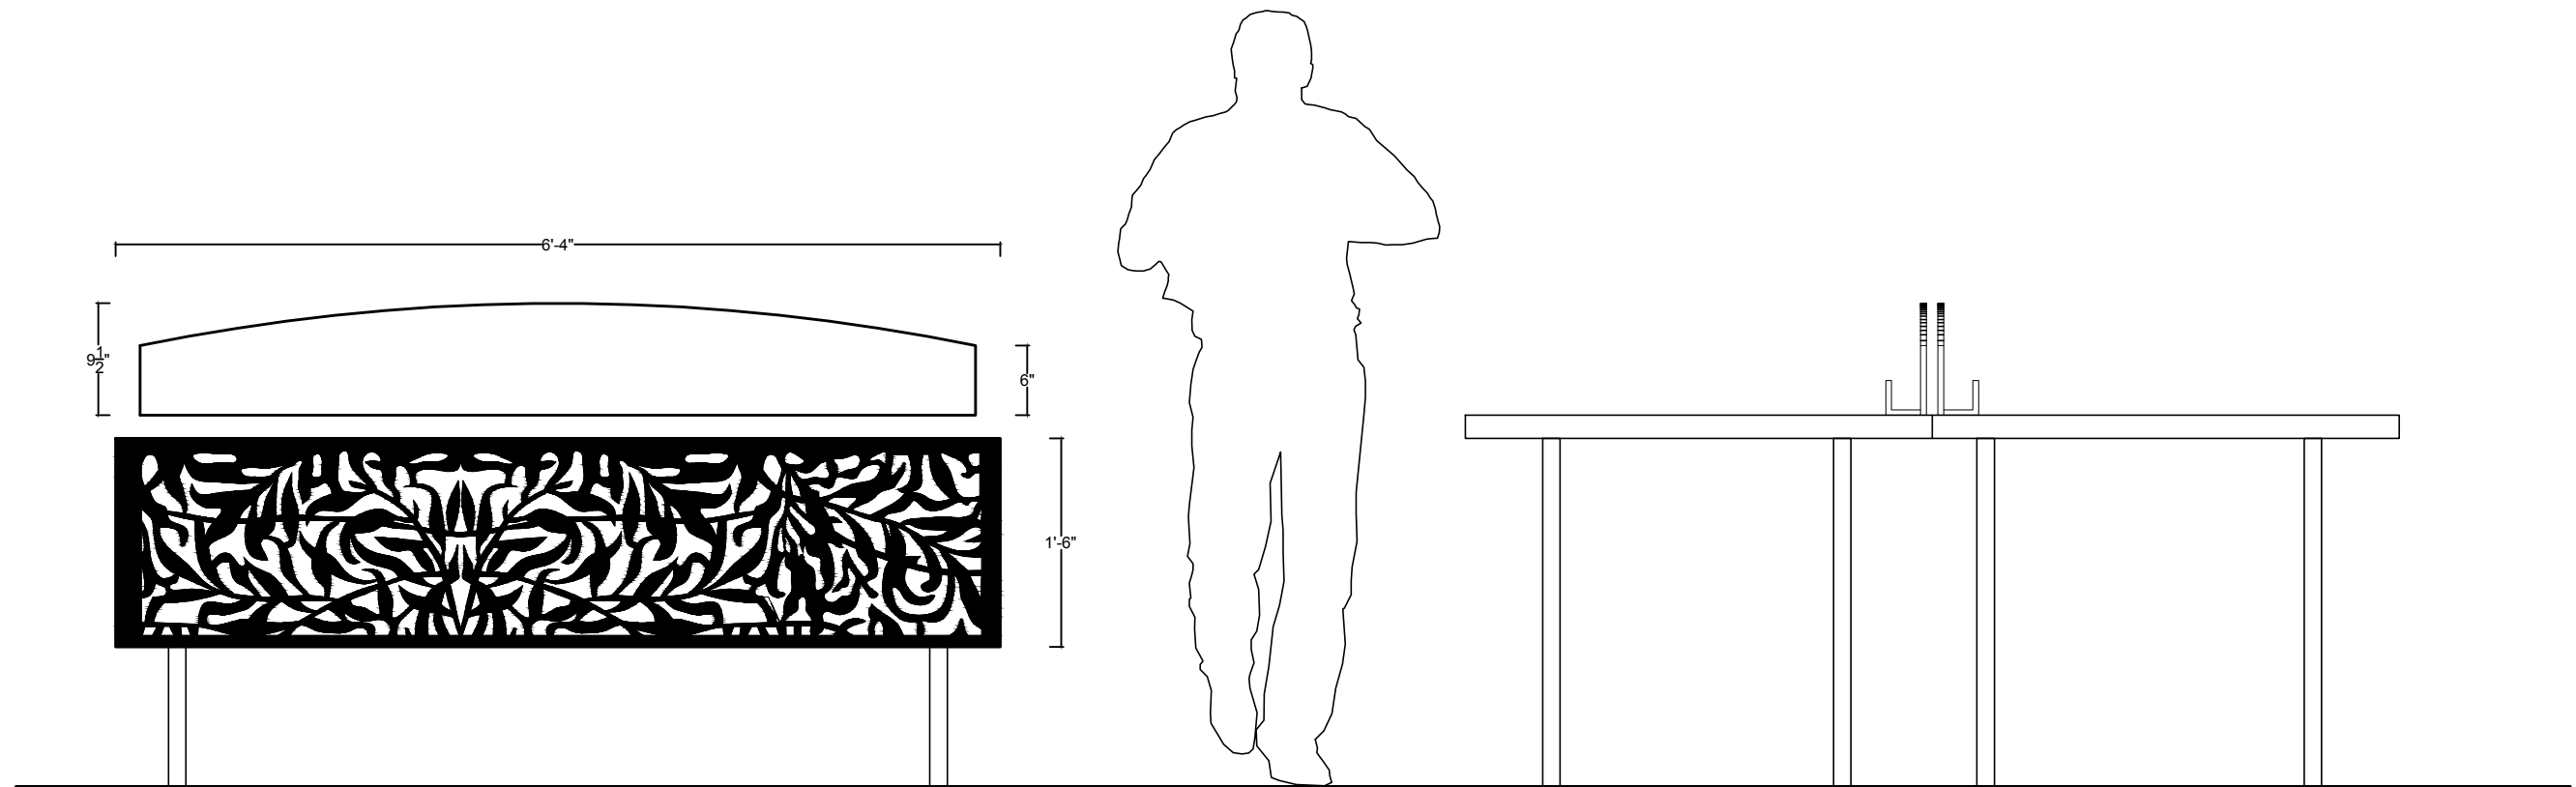

NOTES

- FREESTANDING COMPONENT
- SOUNDCORE® PANEL 12mm and 24mm
- FOR ADD-ON COMPONENTS REFER TO DESKMATE BROCHURE

3 DESKMATE ELEVATION

Scale: 3/4" = 1'-0"

PROJECT DESKMATE DOUBLE LAYER
 ADDRESS:
 COMM. #:
 DATE: 24.10.18
 REVISED:
 DRAWN: MK CHECKED: PC

SCCDES903
 CSI PANEL LAYOUT
 SCALE: SCALED FOR 11x17
 NOTE:

SHEET
 1.1
 OF 1.1