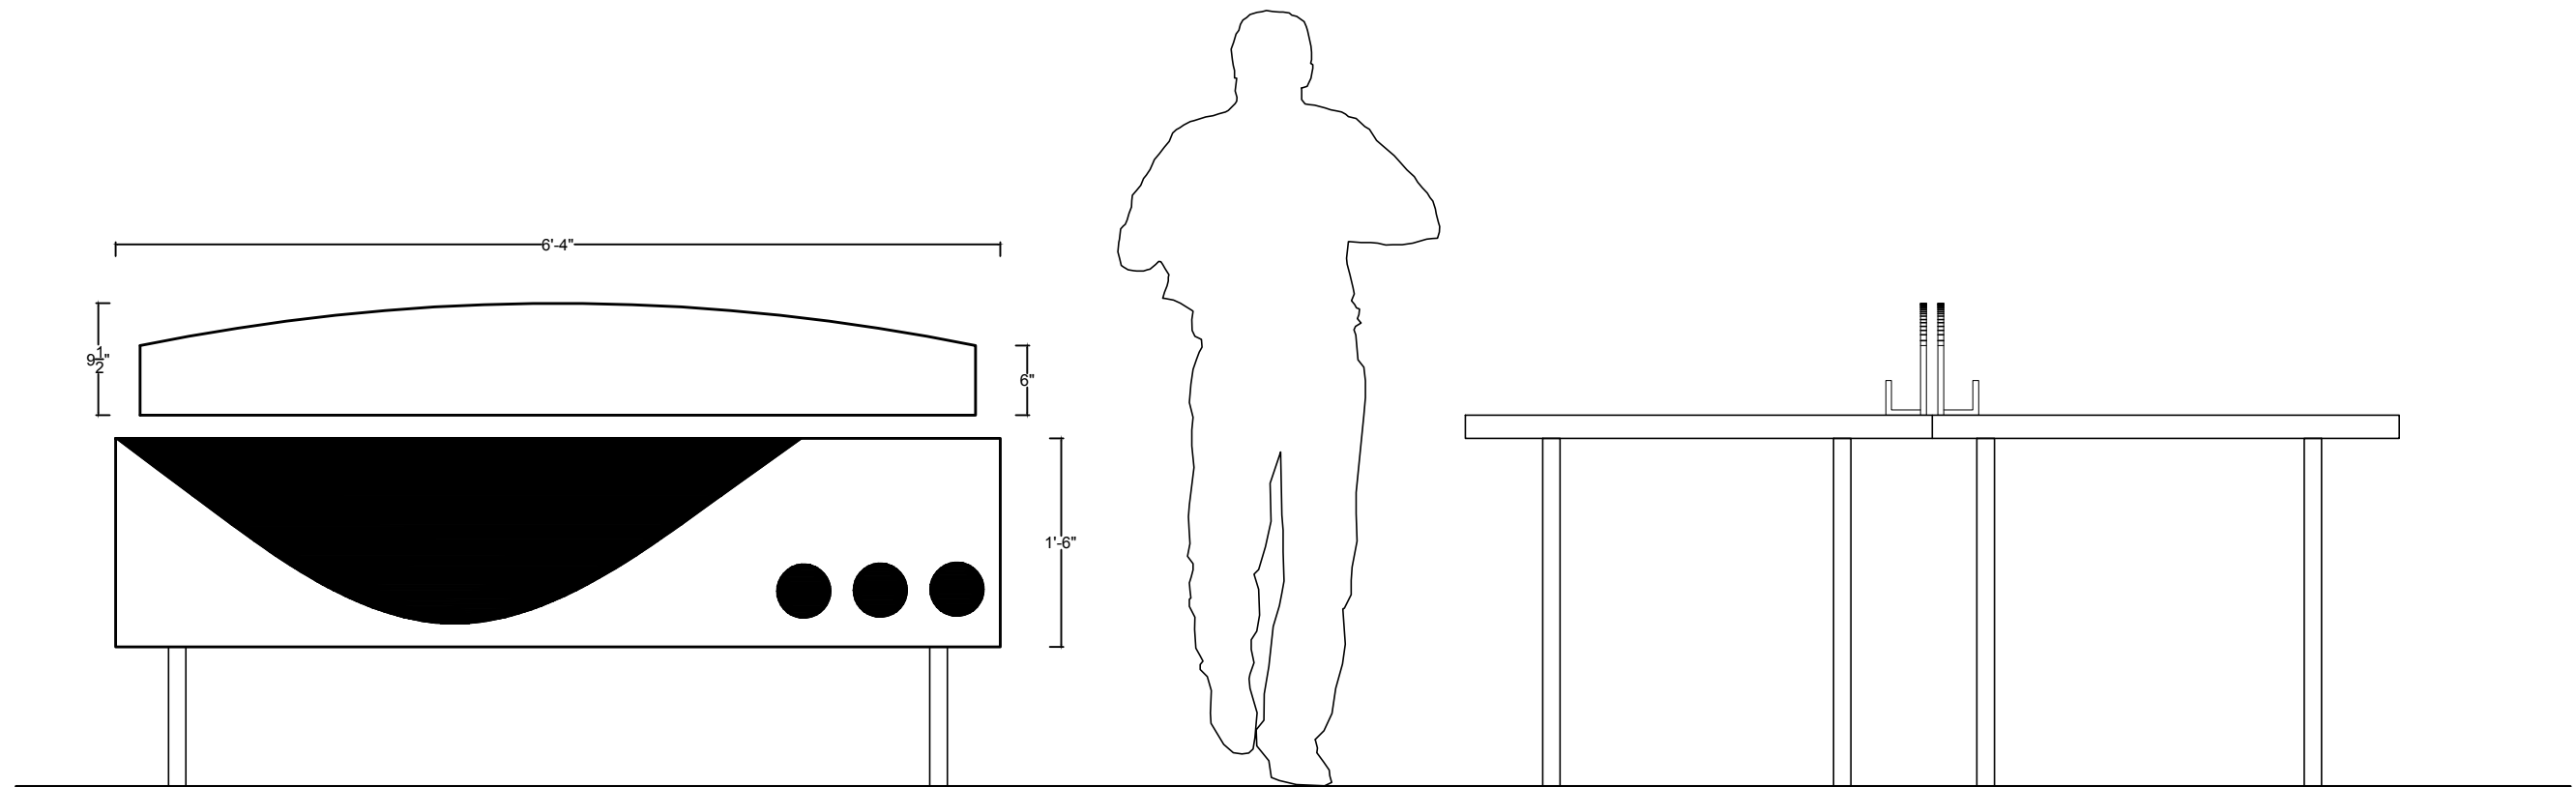

NOTES

- FREESTANDING COMPONENT
- SOUNDCORE® PANEL 12mm and 24mm
- FOR ADD-ON COMPONENTS REFER TO DESKMATE BROCHURE

3 DESKMATE ELEVATION

Scale: 3/4" = 1'-0"

PROJECT DESKMATE DOUBLE LAYER
ADDRESS:
COMM. #:
DATE: 24.10.18
REVISED:
DRAWN: MK CHECKED: PC

SCCDES902
CSI PANEL LAYOUT
SCALE: SCALED FOR 11x17
NOTE:

SHEET
1.1
OF 1.1